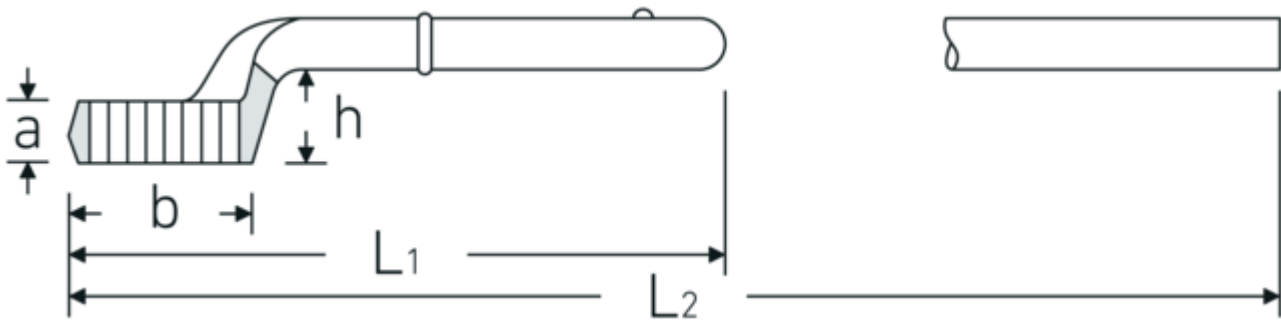

Heavy duty ring wrench

5

Product no. **42020070**
GTIN **4018754023585**
Model **5 70**

Label. Heavy duty ring wrench Wrench size 70mm L.365mm

Technical Drawing.

Technical Attributes.

a	35,5 mm
Width mm (b)	105 mm
for no.	4
Height mm (h)	55 mm
L1	365 mm
L2	1065 mm
Wrench width 1 [mm]	70 mm

Logistics data.

Depth mm (IFS)	368
Width mm (IFS)	106
Height mm (IFS)	80
Length (packed, mm)	368
Width (packed, mm)	106
Height (packed, mm)	80
Volume (packed, dm ³)	3.12064 dm ³
Product no.	42020070
Weight (gross, kg)	2,760
Weight PAP (kg)	0,000