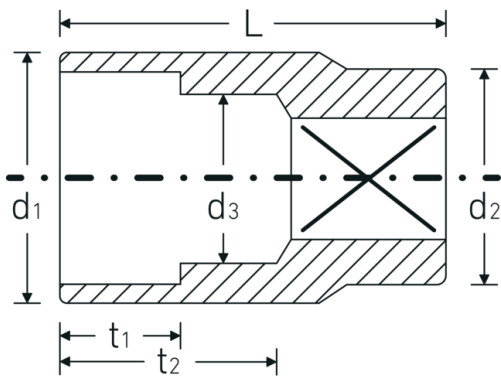

Sockets 3/8", metric

45

Product no. **02010019**
GTIN **4018754002023**
Model **45 19**

Label. 3/8 " Socket Wrench size 19mm L.32mm

Technical Drawing.

Technical Attributes.

Drive profile	bi-hex AS-Drive®
Internal square drive (inch)	3/8 "
d1	25,2 mm
d2	19 mm
d3	18 mm
DIN	DIN 3124 / ISO 2725-1, ASME B 107.5M, DIN EN 3709
Length mm (L)	32 mm
Width across flats [mm]	19 mm

Logistics data.

Depth mm (IFS)	28
Width mm (IFS)	26
Height mm (IFS)	26
Length (packed, mm)	131
Width (packed, mm)	27
Height (packed, mm)	29
Volume (packed, dm ³)	0.102573 dm ³
Product no.	02010019
Weight (gross, kg)	0,240

Variants.

Product no.	Model no. (ERP)	Description	GTIN
02010007	45 7	3/8 " Socket Wrench size 7mm L.24mm	4018754001903
02010008	45 8	3/8 " Socket Wrench size 8mm L.25mm	4018754001910
02010009	45 9	3/8 " Socket Wrench size 9mm L.25mm	4018754001927
02010010	45 10	3/8 " Socket Wrench size 10mm L.27mm	4018754001934
02010011	45 11	3/8 " Socket Wrench size 11mm L.27mm	4018754001941
02010012	45 12	3/8 " Socket Wrench size 12mm L.28mm	4018754001958
02010013	45 13	3/8 " Socket Wrench size 13mm L.30mm	4018754001965
02010014	45 14	3/8 " Socket Wrench size 14mm L.30mm	4018754001972
02010015	45 15	3/8 " Socket Wrench size 15mm L.31mm	4018754001989
02010016	45 16	3/8 " Socket Wrench size 16mm L.31mm	4018754001996
02010017	45 17	3/8 " Socket Wrench size 17mm L.31mm	4018754002009
02010018	45 18	3/8 " Socket Wrench size 18mm L.32mm	4018754002016
02010019	45 19	3/8 " Socket Wrench size 19mm L.32mm	4018754002023
02010020	45 20	3/8 " Socket Wrench size 20mm L.34mm	4018754002030
02010021	45 21	3/8 " Socket Wrench size 21mm L.34mm	4018754002047
02010022	45 22	3/8 " Socket Wrench size 22mm L.35mm	4018754002054
02010024	45 24	3/8 " Socket Wrench size 24mm L.35mm	4018754149148