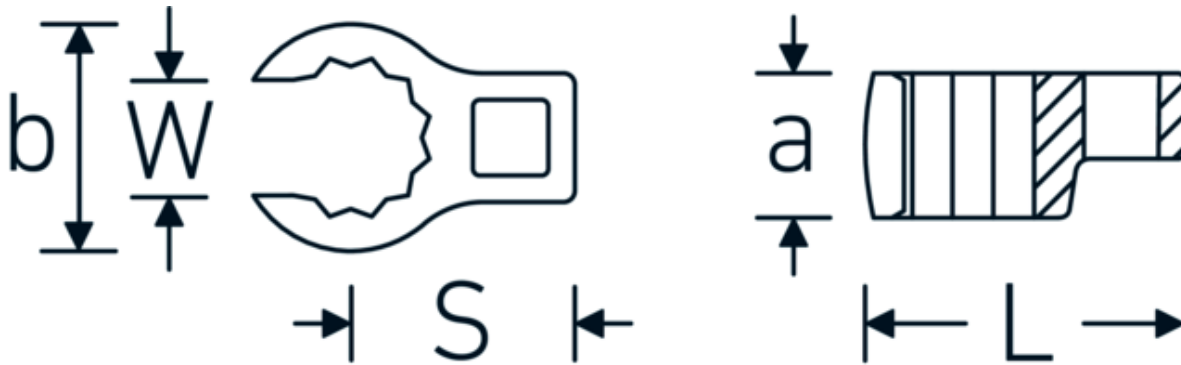

## CROW-RING spanner

440

Product no. 02190024  
GTIN 4018754003440  
Model 440 24

**Label.** 3/8 " CROW-RING spanner Spanner size 24mm L.47,3mm

- Features.**
- Chrome Alloy Steel, chrome plated
  - Caution! Modified settings on torque wrench

### Technical Drawing.

### Technical Attributes.

a	19,5 mm
Internal square drive (inch)	3/8 "
Width mm (b)	35,7 mm
Length mm (L)	47,3 mm
S	24,6 mm
Width across flats [mm]	24 mm
W	18 mm

## Variants.

Art. no.	Model no. (ERP)	Description	GTIN
01190008	440 8	1/4 " CROW-RING spanner Spanner size 8mm L.23,8mm	4018754149094
01190009	440 9	1/4 " CROW-RING spanner Spanner size 9mm L.28,5mm	4018754140985
01190010	440 10	1/4 " CROW-RING spanner Spanner size 10mm L.28,4mm	4018754000739
01190011	440 11	1/4 " CROW-RING spanner Spanner size 11mm L.28mm	4018754149100
01190012	440 12	1/4 " CROW-RING spanner Spanner size 12mm L.30,8mm	4018754000746
01190013	440 13	1/4 " CROW-RING spanner Spanner size 13mm L.32mm	4018754102099
01190014	440 14	1/4 " CROW-RING spanner Spanner size 14mm L.31,7mm	4018754000753
02190015	440 15	3/8 " CROW-RING spanner Spanner size 15mm L.36,5mm	4018754141029
02190016	440 16	3/8 " CROW-RING spanner Spanner size 16mm L.36,1mm	4018754003389
02190017	440 17	3/8 " CROW-RING spanner Spanner size 17mm L.39,2mm	4018754003396
02190018	440 18	3/8 " CROW-RING spanner Spanner size 18mm L.40,8mm	4018754003402
02190019	440 19	3/8 " CROW-RING spanner Spanner size 19mm L.40,5mm	4018754003419
02190020	440 20	3/8 " CROW-RING spanner Spanner size 20mm L.42,9mm	4018754141036
02190021	440 21	3/8 " CROW-RING spanner Spanner size 21mm L.42,8mm	4018754003426