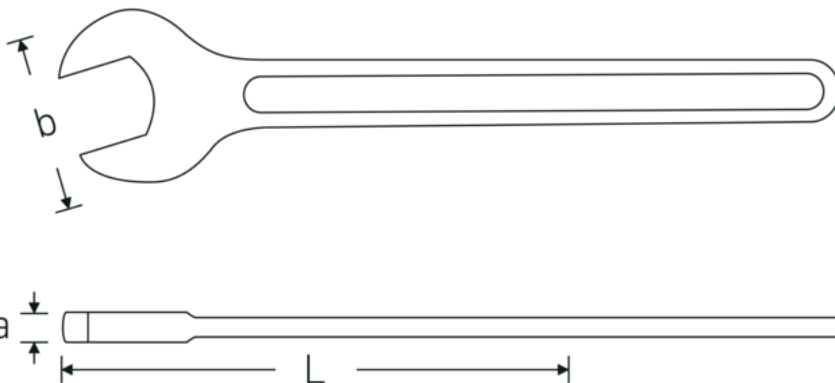

Open-ended spanner, metric

4004

Product no. **40040850**
GTIN **4018754018444**
Model **4004 85**

Label. Open-ended spanner Spanner size 85mm L.690mm

- Features.**
- DIN 894 up to 85 mm
 - special tool steel, grey finish

Advantages.

DIN 894 up to 85 mm.

Technical Drawing.

Technical Attributes.

a 23 mm
Width mm (b) 173 mm

Logistics data.

Depth mm (IFS) 691
Width mm (IFS) 169

DIN	DIN 894	Height mm (IFS)	24
Length mm (L)	690 mm	Length (packed, mm)	691
Spanner width 1 [mm]	85 mm	Width (packed, mm)	169
		Height (packed, mm)	24
		Volume (packed, dm3)	2.802696 dm3
		Art. no.	40040850
		Weight (gross, kg)	3,510
		Weight PAP (kg)	0,000
		Weight PVC (kg)	0,000
		GTIN	4018754018444
		Country of origin	GERMANY
		Region of origin	Nordrhein-Westfalen
		WEEE/ElektroG	nicht ear-pflichtig
		Customs tariff no.	82041100
		Packing standard	1
		Weight	3510 g

Variants.

Art. no.	Art. no. (ERP)	Description	GTIN
40040240	4004 24	Open-ended spanner Spanner size 24mm L.215mm	4018754018307
40040270	4004 27	Open-ended spanner Spanner size 27mm L.238mm	4018754018314
40040300	4004 30	Open-ended spanner Spanner size 30mm L.261mm	4018754018321
40040320	4004 32	Open-ended spanner Spanner size 32mm L.273mm	4018754018338
40040360	4004 36	Open-ended spanner Spanner size 36mm L.300mm	4018754018345
40040410	4004 41	Open-ended spanner Spanner size 41mm L.335mm	4018754018352
40040460	4004 46	Open-ended spanner Spanner size 46mm L.369mm	4018754018369
40040500	4004 50	Open-ended spanner Spanner size 50mm L.412mm	4018754018376
40040550	4004 55	Open-ended spanner Spanner size 55mm L.457mm	4018754018383
40040600	4004 60	Open-ended spanner Spanner size 60mm L.492mm	4018754018390
40040650	4004 65	Open-ended spanner Spanner size 65mm L.528mm	4018754018406