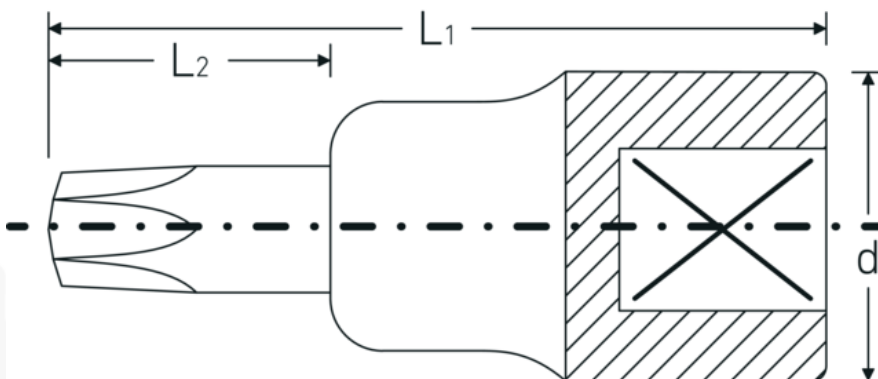

Screwdriver socket

54TXB

Product no. 03110025
GTIN 4018754101993
Model 54 TXB T 25

Label. 1/2 " Screwdriver socket L.55mm

- Features.**
- for inside TORX® screws, tamper proof
 - with hollow point (TORX® Tamper Resistant)
 - Chrome Alloy Steel, chrome plated

Advantages.

For recessed TORX® screws

Technical Drawing.

Technical Attributes.

Drive profile

TORX®

Logistics data.

Depth mm (IFS)

57

Internal square drive (inch)	1/2 "	Width mm (IFS)	23
d	22,7 mm	Height mm (IFS)	23
Size of output profile	T25	Length (packed, mm)	100
L1	55 mm	Width (packed, mm)	90
L2	17 mm	Height (packed, mm)	23
		Volume (packed, dm3)	0.207 dm3
		Art. no.	03110025
		Weight (gross, kg)	0,355
		Weight PAP (kg)	0,000
		Weight PVC (kg)	0,005
		GTIN	4018754101993
		Country of origin	GERMANY
		Region of origin	Nordrhein-Westfalen
		WEEE/ElektroG	nicht ear-pflichtig
		Customs tariff no.	82042000
		Packing standard	5
		Weight	65 g