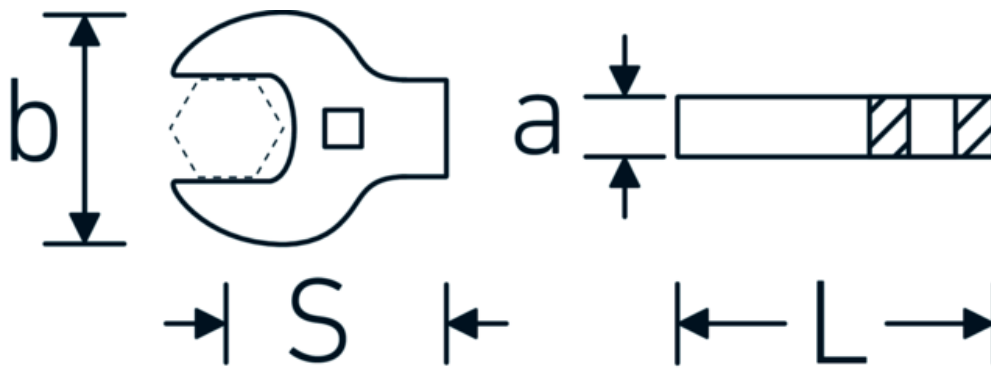

## CROW-FOOT spanner heavy-duty, inch

**540a HD**

Product no. **02501040**  
GTIN **4018754285730**  
Model **540A HD SW 3/4**

**Label.** 3/8 " CROW-FOOT spanner heavy-duty, inch Spanner size 3/4" L.49mm

## Technical Attributes.

a	11 mm
Internal square drive (inch)	3/8 "
Width mm (b)	41 mm
Length mm (L)	49 mm
S	29,6 mm
Spanner size [inch]	3/4 "

## Logistics data.

Depth mm (IFS)	50
Width mm (IFS)	40
Height mm (IFS)	10
Length (packed, mm)	51
Width (packed, mm)	41
Height (packed, mm)	11
Volume (packed, dm3)	0.023001 dm3
Art. no.	02501040
Weight (gross, kg)	0,098
Weight PAP (kg)	0,000
Weight PVC (kg)	0,004
GTIN	4018754285730
Country of origin	GERMANY
Region of origin	Nordrhein-Westfalen
WEEE/ElektroG	nicht ear-pflichtig
Customs tariff no.	82042000
Packing standard	1
Weight	94 g

## Variants.

Art. no.	Model no. (ERP)	Description	GTIN
02501024	540A HD SW 3/8	3/8 " CROW-FOOT spanner heavy-duty, inch Spanner size 3/8" L.39mm	4018754285709
02501028	540A HD SW 7/16	3/8 " CROW-FOOT spanner heavy-duty, inch Spanner size 7/16" L.40mm	4018754285716