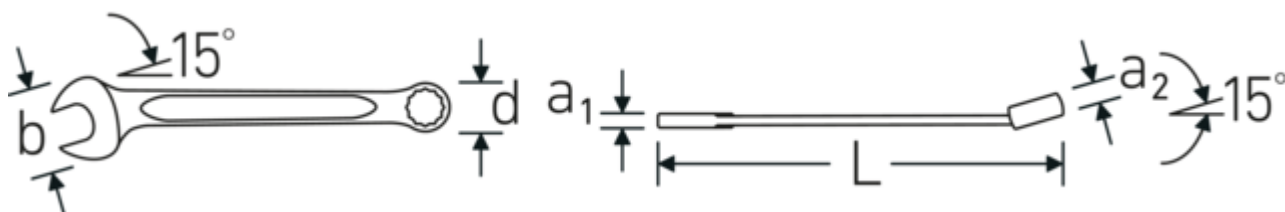

Technologies and features.

Double T-profile

Our combination and ring wrenches have an additional recess in the middle of the tool. Similar to the principle of a double T-beam, this provides a tremendous load capacity and maximum strength whilst reducing weight.

Offset Shaft Design

STAHLWILLE wrenches are reinforced between the jaw and shaft, as this is where the greatest forces are exerted. The special design strengthens the stress zones, thus reducing the risk of breakage to a minimum.

Technical Attributes.

a1	3,9 mm
a2	6 mm
Drive profile	bi-hex AS-Drive®
Width mm (b)	15,5 mm
d	9,9 mm
DIN	DIN 3113 Form A / ISO 7738 Form A
Length mm (L)	110 mm
Jaw angle	15 °
Wrench width 1 [mm]	7 mm
Ring position	15 °

Wrench width 2 [mm]	7 mm	GTIN	4018754018727
t	20 mm	Country of origin	GERMANY
		Region of origin	Nordrhein-Westfalen
		WEEE/ElektroG	nicht ear-pflichtig
		Customs tariff no.	82041100
		Packing standard	10
		Weight	10 g