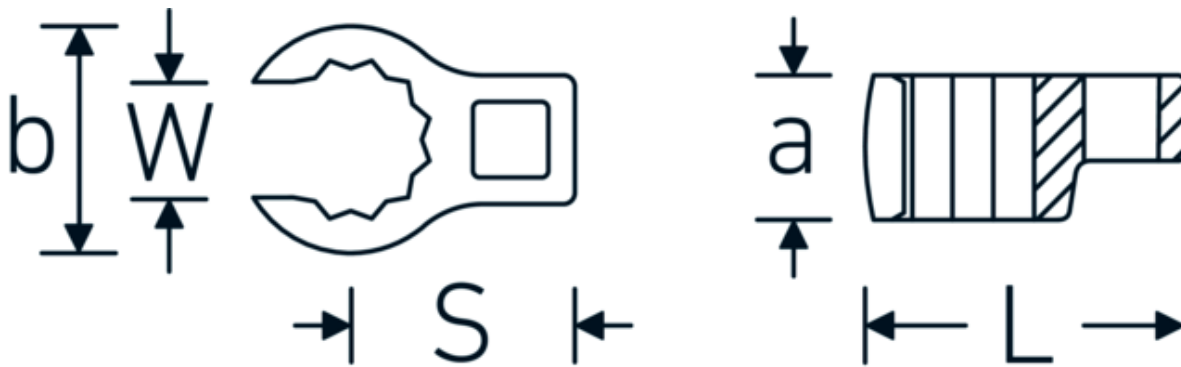

CROW-RING spanner

440

Product no. 02190020
GTIN 4018754141036
Model 440 20

Label. 3/8 " CROW-RING spanner Spanner size 20mm L.42,9mm

- Features.**
- Chrome Alloy Steel, chrome plated
 - Caution! Modified settings on torque wrench

Technical Drawing.

Technical Attributes.

a	18,5 mm
Internal square drive (inch)	3/8 "
Width mm (b)	31,3 mm
Length mm (L)	42,9 mm
S	22,5 mm
Width across flats [mm]	20 mm
W	15,8 mm

Logistics data.

Depth mm (IFS)	41
Width mm (IFS)	29
Height mm (IFS)	18
Length (packed, mm)	105
Width (packed, mm)	33
Height (packed, mm)	20
Volume (packed, dm3)	0.0693 dm3

Variants.

Art. no.	Model no. (ERP)	Description	GTIN
01190008	440 8	1/4 " CROW-RING spanner Spanner size 8mm L.23,8mm	4018754149094
01190009	440 9	1/4 " CROW-RING spanner Spanner size 9mm L.28,5mm	4018754140985
01190010	440 10	1/4 " CROW-RING spanner Spanner size 10mm L.28,4mm	4018754000739
01190011	440 11	1/4 " CROW-RING spanner Spanner size 11mm L.28mm	4018754149100
01190012	440 12	1/4 " CROW-RING spanner Spanner size 12mm L.30,8mm	4018754000746
01190013	440 13	1/4 " CROW-RING spanner Spanner size 13mm L.32mm	4018754102099
01190014	440 14	1/4 " CROW-RING spanner Spanner size 14mm L.31,7mm	4018754000753
02190015	440 15	3/8 " CROW-RING spanner Spanner size 15mm L.36,5mm	4018754141029
02190016	440 16	3/8 " CROW-RING spanner Spanner size 16mm L.36,1mm	4018754003389
02190017	440 17	3/8 " CROW-RING spanner Spanner size 17mm L.39,2mm	4018754003396
02190018	440 18	3/8 " CROW-RING spanner Spanner size 18mm L.40,8mm	4018754003402
02190019	440 19	3/8 " CROW-RING spanner Spanner size 19mm L.40,5mm	4018754003419
02190020	440 20	3/8 " CROW-RING spanner Spanner size 20mm L.42,9mm	4018754141036
02190021	440 21	3/8 " CROW-RING spanner Spanner size 21mm L.42,8mm	4018754003426