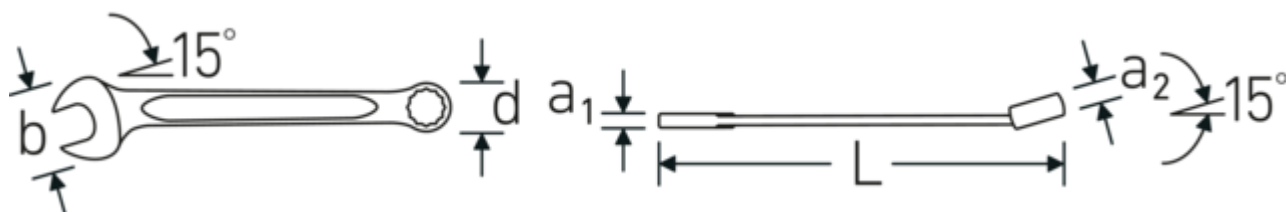

### Double T-profile

Our combination and ring wrenches have an additional recess in the middle of the tool. Similar to the principle of a double T-beam, this provides a tremendous load capacity and maximum strength whilst reducing weight.

### Offset Shaft Design

STAHLWILLE wrenches are reinforced between the jaw and shaft, as this is where the greatest forces are exerted. The special design strengthens the stress zones, thus reducing the risk of breakage to a minimum.

## Technical Drawing.

## Technical Attributes.

a1	5,8 mm
a2	10 mm
Drive profile	bi-hex AS-Drive®
Width mm (b)	38 mm
d	24,6 mm
DIN	DIN 3113 Form A / ISO 7738 Form A
Length mm (L)	190 mm
Jaw angle	15 °
Wrench width 1 [mm]	17 mm
Ring position	15 °