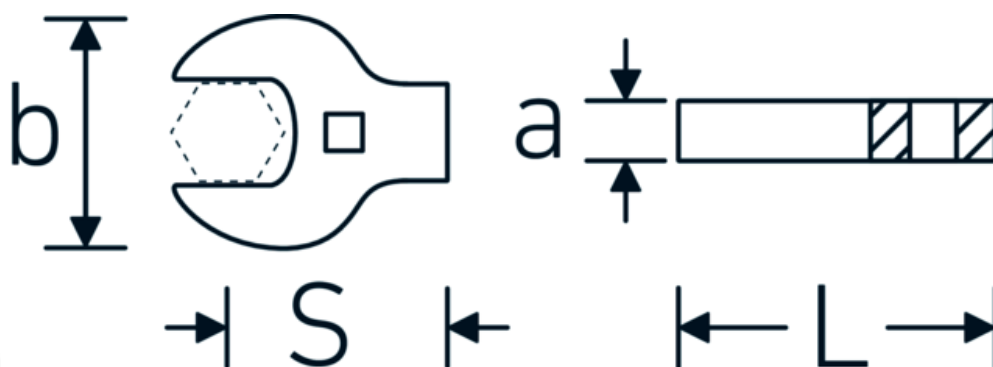

CROW-FOOT wrench heavy-duty, inch
540a HD

Product no. **02501062**
GTIN **4018754198153**
Model **540A HD SW1.7/16**

Label. 3/8 " CROW-FOOT wrench heavy-duty Wrench size 1 7/16" L.66,5mm

Technical Drawing.

Technical Attributes.

a	11 mm
Internal square drive (inch)	3/8 "
Width mm (b)	66 mm

Logistics data.

Depth mm (IFS)	60
Width mm (IFS)	67
Height mm (IFS)	10

Length mm (L)	66,5 mm	Length (packed, mm)	60
S	39,6 mm	Width (packed, mm)	67
Wrench size [inch]	1 7/16 "	Height (packed, mm)	10
		Volume (packed, dm3)	0.0402 dm3
		Product no.	02501062
		Weight (gross, kg)	0,172
		Weight PAP (kg)	0,000
		Weight PVC (kg)	0,004
		GTIN	4018754198153
		Country of origin	GERMANY
		Region of origin	Nordrhein-Westfalen
		WEEE/ElektroG	nicht ear-pflichtig
		Customs tariff no.	82042000
		Packing standard	1
		Weight	172 g