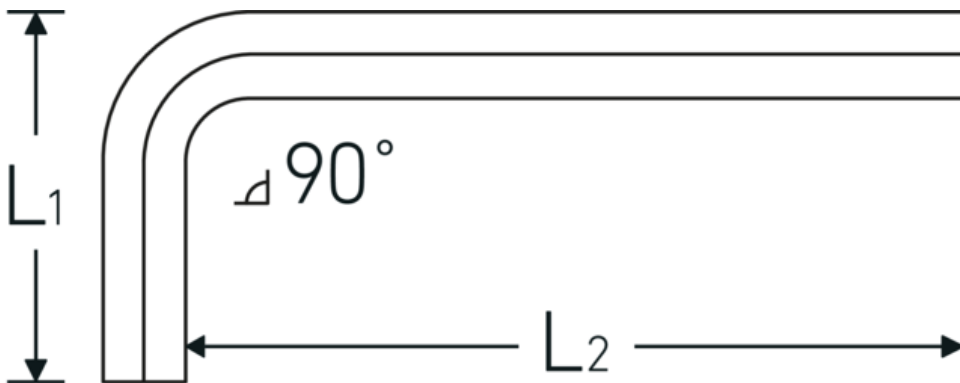

Hex key for hex bolts

10760

Product no. **43153027**
 GTIN **4018754332243**
 Model **10760 27**
WINKELSCHRAUBENDREHER
SECHSKANT

Label.

Hex key for hex bolts Hex drive 27mm L.100mm x 250mm

Technical Drawing.

Technical Attributes.

Drive profile	hex
External hex drive (mm)	27 mm
DIN	DIN ISO 2936
L1	100 mm
L2	250 mm

Logistics data.

Depth mm (IFS)	275
Width mm (IFS)	125
Height mm (IFS)	31
Length (packed, mm)	410
Width (packed, mm)	200
Height (packed, mm)	32
Volume (packed, dm ³)	2.624 dm ³
Product no.	43153027
Weight (gross, kg)	1,752

Weight PAP (kg)	0,000
Weight PVC (kg)	0,016
GTIN	4018754332243
Country of origin	GERMANY
Region of origin	Nordrhein-Westfalen
WEEE/ElektroG	nicht ear-pflichtig
Customs tariff no.	82054000
Packing standard	1
Weight	1692 g