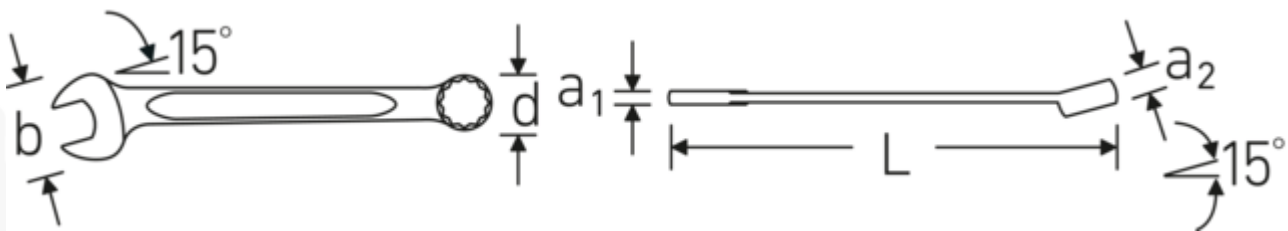

Combination spanner, inch

130a

Product no. **40573434**
GTIN **4018754020690**
Model **130a 9/16**

Label. Combination spanner Spanner size 9/16 " L.165mm

- Features.**
- Fed. Spec. GGG-W-636 E
 - HPQ® heavy-duty steel, chrome-plated

Advantages.

Made in Germany – STAHLWILLE Combination spanner, inch , open end 15 °angled, length 165 mm, Fed. Spec. GGG-W-636 E , 40573434

The double-T profile gives the spanner outstanding bending strength.

The distinctive STAHLWILLE rounded finish gives the spanner a non-slip and pleasant feel for safe working, even with oil-smearred hands.

Technical Drawing.

Technical Attributes.

a1 7 mm

Logistics data.

Depth mm (IFS) 164

a2	8,5 mm	Width mm (IFS)	31
Width mm (b)	30,5 mm	Height mm (IFS)	14
d	20,6 mm	Length (packed, mm)	175
DIN	Fed. Spec. GGG- W-636 E	Width (packed, mm)	50
		Height (packed, mm)	52
Length mm (L)	165 mm	Volume (packed, dm3)	0.455 dm3
Jaw angle	15 °	Art. no.	40573434
Ring position	15 °	Weight (gross, kg)	0,780
Spanner width 1 [inch]	9/16 "	Weight PAP (kg)	0,000
Spanner width s 2 [inch]	9/16 "	Weight PVC (kg)	0,003
		GTIN	4018754020690
		Country of origin	GERMANY
		Region of origin	Nordrhein-Westfalen
		WEEE/ElektroG	nicht ear-pflichtig
		Customs tariff no.	82041100
		Packing standard	10
		Weight	78 g