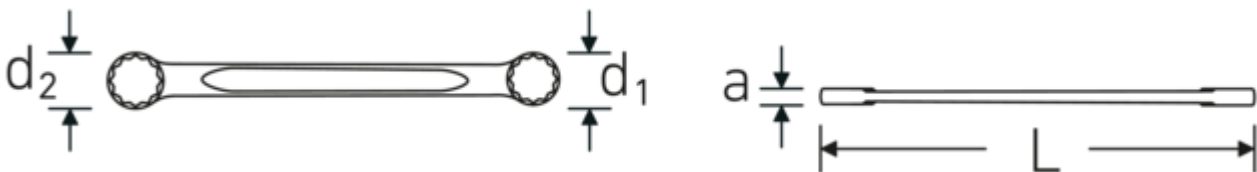

Double-ended ring spanner, metric

StahlwilleSTABIL®21

Product no. **41052022**
 GTIN **4018754021376**
 Model **21 20 x 22**

Label. Double-ended ring spanner Spanner size 20 x 22 mm L.210mm

Features. StahlwilleSTABIL®

- straight
- DIN 837/ISO 10103
- Chrome Alloy Steel, chrome plated

Advantages.

Straight

Technical Drawing.

Technical Attributes.

a	9 mm
Drive profile	bi-hex AS-Drive®
d1	29 mm
d2	32,4 mm

Logistics data.

Depth mm (IFS)	211
Width mm (IFS)	33
Height mm (IFS)	9
Length (packed, mm)	220

DIN	DIN 837 / ISO 10103	Width (packed, mm)	60
Length mm (L)	210 mm	Height (packed, mm)	30
Spanner width 1 [mm]	20 mm	Volume (packed, dm3)	0.396 dm3
Spanner width 2 [mm]	22 mm	Art. no.	41052022
		Weight (gross, kg)	0,545
		Weight PAP (kg)	0,000
		Weight PVC (kg)	0,010
		GTIN	4018754021376
		Country of origin	GERMANY
		Region of origin	Nordrhein-Westfalen
		WEEE/ElektroG	nicht ear-pflichtig
		Customs tariff no.	82041100
		Packing standard	5
		Weight	109 g