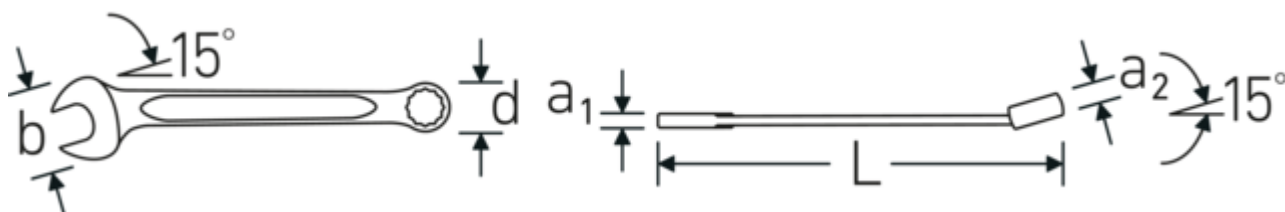

Technologies and features.

Double T-profile

Our combination and ring wrenches have an additional recess in the middle of the tool. Similar to the principle of a double T-beam, this provides a tremendous load capacity and maximum strength whilst reducing weight.

Offset Shaft Design

STAHLWILLE wrenches are reinforced between the jaw and shaft, as this is where the greatest forces are exerted. The special design strengthens the stress zones, thus reducing the risk of breakage to a minimum.

Technical Attributes.

a1	7,8 mm
a2	14 mm
Drive profile	bi-hex AS-Drive®
Width mm (b)	53 mm
d	34,9 mm
DIN	DIN 3113 Form A / ISO 7738 Form A
Length mm (L)	280 mm
Jaw angle	15 °
Wrench width 1 [mm]	24 mm
Ring position	15 °

Wrench width 2 [mm]	24 mm	GTIN	4018754018895
t	5 mm	Country of origin	GERMANY
		Region of origin	Nordrhein-Westfalen
		WEEE/ElektroG	nicht ear-pflichtig
		Customs tariff no.	82041100
		Packing standard	5
		Weight	254 g