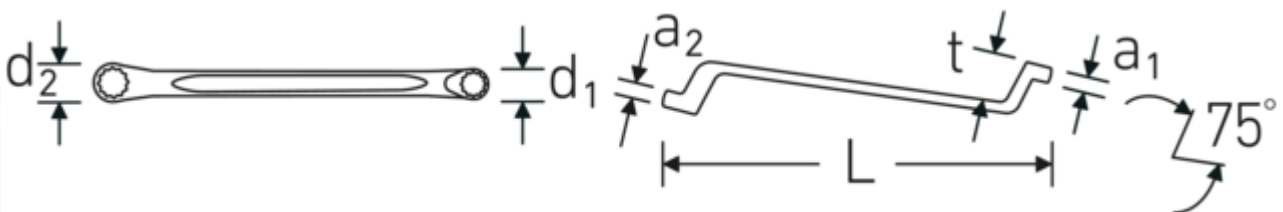

Double-ended ring spanner, metric, offset

StahlwilleSTABIL®20

Product no. 41042732
GTIN 4018754021123
Model StahlwilleSTABIL 20 27 x 32

Label. Double-ended ring spanner Spanner size 27 x 32 mm L.360mm

Features. StahlwilleSTABIL®

- offset
- DIN 838/ISO 10104
- Chrome Alloy Steel, chrome plated

Advantages.

Low-crank

The distinctive STAHLWILLE rounded finish gives the combination spanner a non-slip and pleasant feel for safe working, even with oil-smearred hands.

Manufactured from durable chrome-alloy steel for a long service life and resistance to wear.

Technical Drawing.

Technical Attributes.

a1	15 mm
a2	16 mm
Drive profile	bi-hex AS-Drive®
d1	39,3 mm
d2	47,2 mm
Length mm (L)	360 mm
Spanner width 1 [mm]	27 mm
Ring position	75 °
Spanner width 2 [mm]	32 mm
t	37 mm

Logistics data.

Depth mm (IFS)	360
Width mm (IFS)	47
Height mm (IFS)	16
Length (packed, mm)	400
Width (packed, mm)	110
Height (packed, mm)	20
Volume (packed, dm3)	0.88 dm3
Art. no.	41042732
Weight (gross, kg)	2,980
Weight PAP (kg)	0,000
Weight PVC (kg)	0,020
GTIN	4018754021123
Country of origin	GERMANY
Region of origin	Nordrhein-Westfalen
WEEE/ElektroG	nicht ear-pflichtig
Customs tariff no.	82041100
Packing standard	5
Weight	596 g