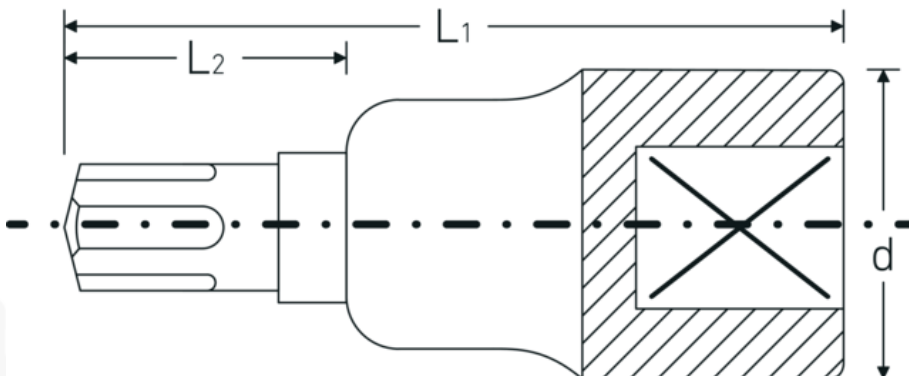

## Screwdriver socket

54CV

Product no. **03090010**  
GTIN **4018754006601**  
Model **54 CV M 10**

**Label.** 1/2 " Screwdriver socket Ribe-CV® L.60mm

- Features.**
- For spline socket screws (RIBE-CV®)
  - Chrome-alloy steel, chrome plated

## Technical Attributes.

Internal square drive (inch) 1/2 "  
d 22,7 mm