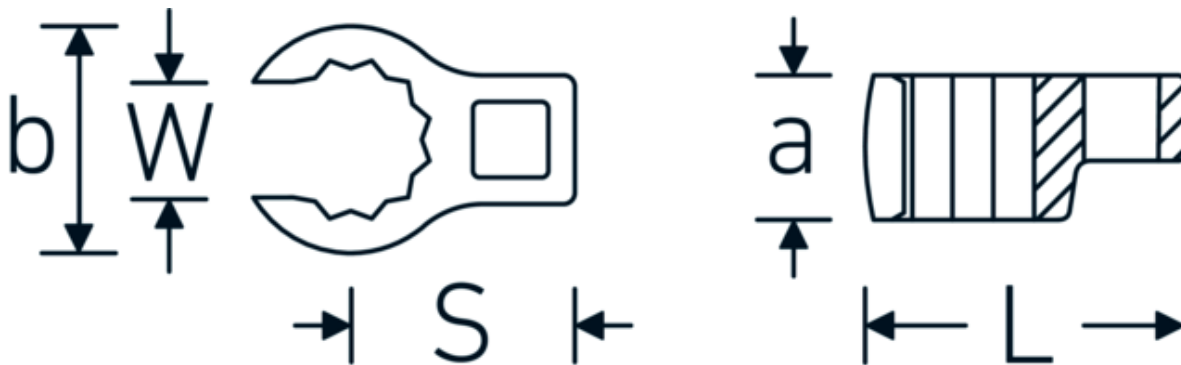

CROW-RING spanner

440

Product no. 01190009
GTIN 4018754140985
Model 440 9

Label. 1/4 " CROW-RING spanner Spanner size 9mm L.28,5mm

- Features.**
- Chrome Alloy Steel, chrome plated
 - Caution! Modified settings on torque wrench

Technical Drawing.

Technical Attributes.

a	13,5 mm
Internal square drive (inch)	1/4 "
Width mm (b)	18,2 mm
Length mm (L)	28,5 mm
S	14 mm
Width across flats [mm]	9 mm
W	6,7 mm

Logistics data.

Depth mm (IFS)	27
Width mm (IFS)	17
Height mm (IFS)	8
Length (packed, mm)	105
Width (packed, mm)	25
Height (packed, mm)	12
Volume (packed, dm3)	0.0315 dm3

Variants.

Art. no.	Model no. (ERP)	Description	GTIN
01190008	440 8	1/4 " CROW-RING spanner Spanner size 8mm L.23,8mm	4018754149094
01190009	440 9	1/4 " CROW-RING spanner Spanner size 9mm L.28,5mm	4018754140985
01190010	440 10	1/4 " CROW-RING spanner Spanner size 10mm L.28,4mm	4018754000739
01190011	440 11	1/4 " CROW-RING spanner Spanner size 11mm L.28mm	4018754149100
01190012	440 12	1/4 " CROW-RING spanner Spanner size 12mm L.30,8mm	4018754000746
01190013	440 13	1/4 " CROW-RING spanner Spanner size 13mm L.32mm	4018754102099
01190014	440 14	1/4 " CROW-RING spanner Spanner size 14mm L.31,7mm	4018754000753
02190015	440 15	3/8 " CROW-RING spanner Spanner size 15mm L.36,5mm	4018754141029
02190016	440 16	3/8 " CROW-RING spanner Spanner size 16mm L.36,1mm	4018754003389
02190017	440 17	3/8 " CROW-RING spanner Spanner size 17mm L.39,2mm	4018754003396
02190018	440 18	3/8 " CROW-RING spanner Spanner size 18mm L.40,8mm	4018754003402
02190019	440 19	3/8 " CROW-RING spanner Spanner size 19mm L.40,5mm	4018754003419
02190020	440 20	3/8 " CROW-RING spanner Spanner size 20mm L.42,9mm	4018754141036
02190021	440 21	3/8 " CROW-RING spanner Spanner size 21mm L.42,8mm	4018754003426