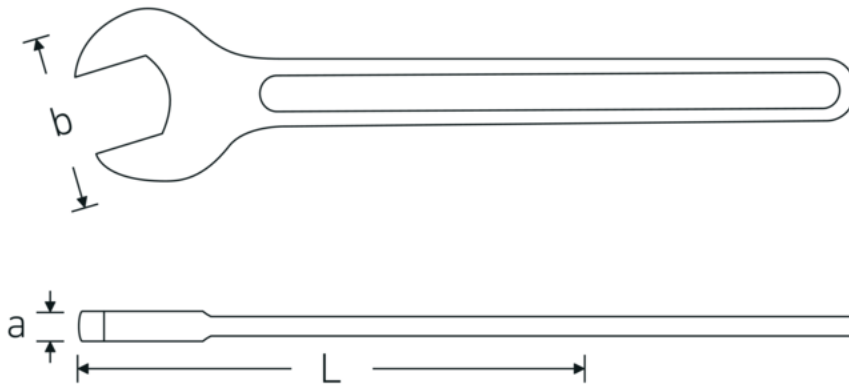

Open-ended wrench, metric

4004

Product no. **40040410**
GTIN **4018754018352**
Model **4004 41**

Label. Open-ended wrench Wrench size 41mm L.335mm

Technical Drawing.

Technical Attributes.

a	12,8 mm
Width mm (b)	83,5 mm
DIN	DIN 894
Length mm (L)	335 mm
Wrench width 1 [mm]	41 mm

Logistics data.

Depth mm (IFS)	340
Width mm (IFS)	90
Height mm (IFS)	14
Length (packed, mm)	340
Width (packed, mm)	90
Height (packed, mm)	14
Volume (packed, dm3)	0.4284 dm3
Product no.	40040410
Weight (gross, kg)	0,600

Variants.

Product no.	Art. no. (ERP)	Description	GTIN
40040240	4004 24	Open-ended wrench Wrench size 24mm L.215mm	4018754018307
40040270	4004 27	Open-ended wrench Wrench size 27mm L.238mm	4018754018314
40040300	4004 30	Open-ended wrench Wrench size 30mm L.261mm	4018754018321
40040320	4004 32	Open-ended wrench Wrench size 32mm L.273mm	4018754018338
40040360	4004 36	Open-ended wrench Wrench size 36mm L.300mm	4018754018345
40040410	4004 41	Open-ended wrench Wrench size 41mm L.335mm	4018754018352
40040460	4004 46	Open-ended wrench Wrench size 46mm L.369mm	4018754018369
40040500	4004 50	Open-ended wrench Wrench size 50mm L.412mm	4018754018376
40040550	4004 55	Open-ended wrench Wrench size 55mm L.457mm	4018754018383
40040600	4004 60	Open-ended wrench Wrench size 60mm L.492mm	4018754018390
40040650	4004 65	Open-ended wrench Wrench size 65mm L.528mm	4018754018406
40040700	4004 70	Open-ended wrench Wrench size 70mm L.572mm	4018754018413
40040750	4004 75	Open-ended wrench Wrench size 75mm L.608mm	4018754018420
40040800	4004 80	Open-ended wrench Wrench size 80mm L.645mm	4018754018437
40040850	4004 85	Open-ended wrench Wrench size 85mm L.690mm	4018754018444