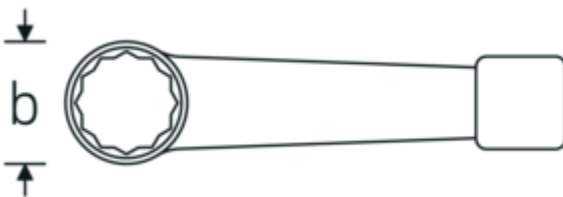

Impact ring spanner, metric

4205

Product no. **42050046**
GTIN **4018754024193**
Model **4205 46**

Label. Striking face ring spanner Spanner size 46mm L.240mm

Features.

- DIN 7444
- special steel, grey

Advantages.

DIN 7444.

Technical Drawing.

Technical Attributes.

a	22,5 mm
Width mm (b)	75 mm
DIN	DIN 7444
Length mm (L)	240 mm
Spanner width 1 [mm]	46 mm

Logistics data.

Depth mm (IFS)	240
Width mm (IFS)	74
Height mm (IFS)	22
Length (packed, mm)	240
Width (packed, mm)	74
Height (packed, mm)	22

Volume (packed, dm3)	0.39072 dm3
Art. no.	42050046
Weight (gross, kg)	0,915
Weight PAP (kg)	0,000
Weight PVC (kg)	0,000
GTIN	4018754024193
Country of origin	GERMANY
Region of origin	Nordrhein-Westfalen
WEEE/ElektroG	nicht ear-pflichtig
Customs tariff no.	82041100
Packing standard	1
Weight	915 g

42050165	4205 165	Striking face ring spanner Spanner size 165mm L.650mm	4018754024506
42050170	4205 170	Striking face ring spanner Spanner size 170mm L.650mm	4018754024513
42050175	4205 175	Striking face ring spanner Spanner size 175mm L.650mm	4018754024520
42050180	4205 180	Striking face ring spanner Spanner size 180mm L.650mm	4018754024537
42050210	4205 210	Striking face ring spanner Spanner size 210mm L.750mm	4018754024575