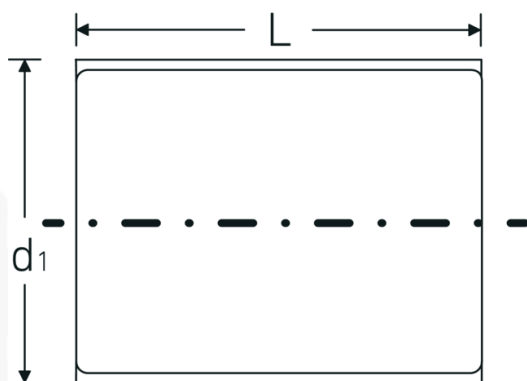

VDE socket

12179 VDE

Product no. 03370014
GTIN 4018754253784
Model 12179 VDE-14

Label. 1/2 " VDE socket Spanner size 14mm L.56mm

- Features.**
- HPQ® heavy-duty steel, chrome-plated
 - VDE insulated up to 1000 V
 - DIN EN 60900
 - Protective insulation according to IEC 900 - AC/1000 V AC/1000 V
 - Double hexagon AS-drive

Advantages.

HPQ® heavy duty steel, chrome plated

Technical Drawing.

Technical Attributes.

Drive profile	bi-hex AS-Drive®
Internal square drive (inch)	1/2 "
d1	24,9 mm
DIN	DIN EN 60900
Length mm (L)	56 mm
Width across flats [mm]	14 mm

Logistics data.

Depth mm (IFS)	55
Width mm (IFS)	27
Height mm (IFS)	27
Length (packed, mm)	75
Width (packed, mm)	35
Height (packed, mm)	35
Volume (packed, dm3)	0.091875 dm3
Art. no.	03370014
Weight (gross, kg)	0,070
Weight PAP (kg)	0,000
Weight PVC (kg)	0,002
GTIN	4018754253784
Country of origin	GERMANY
Region of origin	Nordrhein-Westfalen
WEEE/ElektroG	nicht ear-pflichtig
Customs tariff no.	82042000
Packing standard	1
Weight	70 g

Variants.

Art. no.	Model no. (ERP)	Description	GTIN
03370010	12179 VDE-10	1/2 " VDE socket Spanner size 10mm L.56mm	4018754253746
03370011	12179 VDE-11	1/2 " VDE socket Spanner size 11mm L.56mm	4018754253753
03370012	12179 VDE-12	1/2 " VDE socket Spanner size 12mm L.56mm	4018754253760
03370013	12179 VDE-13	1/2 " VDE socket Spanner size 13mm L.56mm	4018754253777
03370014	12179 VDE-14	1/2 " VDE socket Spanner size 14mm L.56mm	4018754253784
03370017	12179 VDE-17	1/2 " VDE socket Spanner size 17mm L.56mm	4018754253791
03370019	12179 VDE-19	1/2 " VDE socket Spanner size 19mm L.56mm	4018754253807
03370022	12179 VDE-22	1/2 " VDE socket Spanner size 22mm L.60mm	4018754253814
03370024	12179 VDE-24	1/2 " VDE socket Spanner size 24mm L.60mm	4018754253821