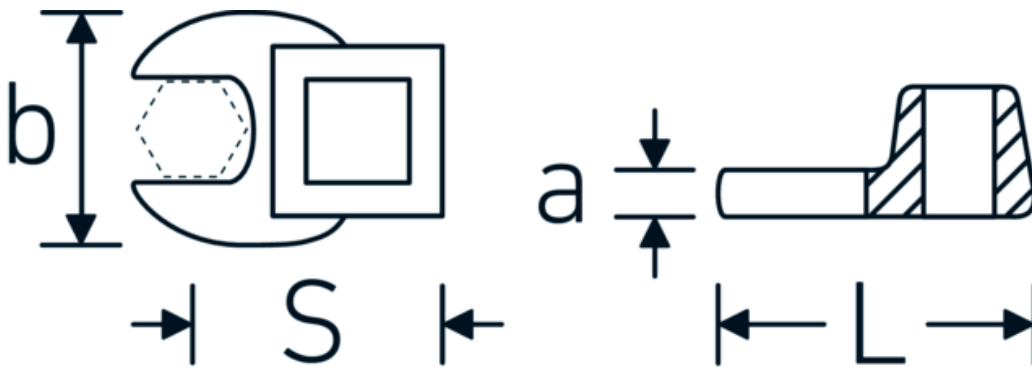

CROW-FOOT wrench, inch

540a

Product no. 02500032
GTIN 4018754004638
Model 540 A 1/2

Label.

3/8 " CROW-FOOT wrench Wrench size 1/2" L.34,3mm

Technical Drawing.

Technical Attributes.

a	6,3 mm
Internal square drive (inch)	3/8 "
Width mm (b)	25,4 mm
Length mm (L)	34,3 mm
S	18,1 mm
Wrench size [inch]	1/2 "

Logistics data.

Depth mm (IFS)	35
Width mm (IFS)	24
Height mm (IFS)	16
Length (packed, mm)	35
Width (packed, mm)	24
Height (packed, mm)	16
Volume (packed, dm3)	0.01344 dm3
Product no.	02500032
Weight (gross, kg)	0,037

Variants.

Product no.	Model no. (ERP)	Description	GTIN
01500024	540 A 3/8	1/4 " CROW-FOOT wrench Wrench size 3/8" L.25,5mm	4018754173839
02500028	540 A 7/16	3/8 " CROW-FOOT wrench Wrench size 7/16" L.32mm	4018754004621
02500032	540 A 1/2	3/8 " CROW-FOOT wrench Wrench size 1/2" L.34,3mm	4018754004638
02500034	540 A 9/16	3/8 " CROW-FOOT wrench Wrench size 9/16" L.37,7mm	4018754004645
02500036	540 A 5/8	3/8 " CROW-FOOT wrench Wrench size 5/8" L.37,7mm	4018754004652
02500038	540 A 11/16	3/8 " CROW-FOOT wrench Wrench size 11/16" L.42,5mm	4018754004669
02500040	540 A 3/4	3/8 " CROW-FOOT wrench Wrench size 3/4" L.42,5mm	4018754004676
02500042	540 A 13/16	3/8 " CROW-FOOT wrench Wrench size 13/16" L.42,3mm	4018754004683
02500044	540 A 7/8	3/8 " CROW-FOOT wrench Wrench size 7/8" L.44,5mm	4018754004690
02500048	540 A 1	3/8 " CROW-FOOT wrench Wrench size 1" L.47mm	4018754004706
02500050	540 A 1 1/16	3/8 " CROW-FOOT wrench Wrench size 1 1/16" L.47mm	4018754004713
02500052	540 A 1 1/8	3/8 " CROW-FOOT wrench Wrench size 1 1/8" L.50mm	4018754004720
02500054	540 A 1 3/16	3/8 " CROW-FOOT wrench Wrench size 1 3/16" L.50mm	4018754004737
02500056	540 A 1 1/4	3/8 " CROW-FOOT wrench Wrench size 1 1/4" L.53mm	4018754004744
02500058	540 A 1 5/16	3/8 " CROW-FOOT wrench Wrench size 1 5/16" L.53mm	4018754004751