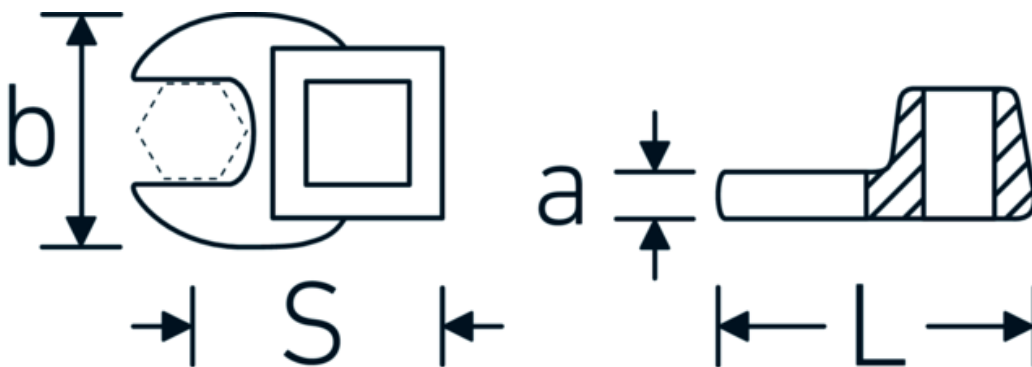

**CROW-FOOT wrench, metric**

**540**

Product no. **02200022**  
GTIN **4018754003587**  
Model **540 22**

**Label.** 3/8 " CROW-FOOT wrench Wrench size 22mm L.44,5mm

**Technical Drawing.**

**Technical Attributes.**

|                                     |         |
|-------------------------------------|---------|
| <b>a</b>                            | 6,3 mm  |
| <b>Internal square drive (inch)</b> | 3/8 "   |
| <b>Width mm (b)</b>                 | 41 mm   |
| <b>Length mm (L)</b>                | 44,5 mm |
| <b>S</b>                            | 24,2 mm |
| <b>Width across flats [mm]</b>      | 22 mm   |