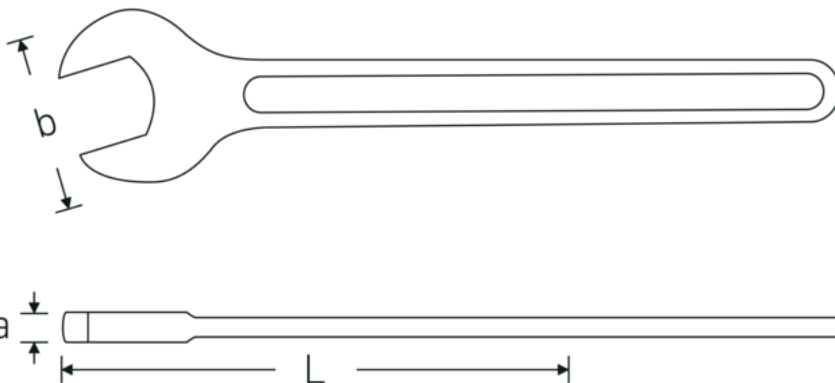

Open-ended spanner, metric

4004

Product no. **40040360**
GTIN **4018754018345**
Model **4004 36**

Label. Open-ended spanner Spanner size 36mm L.300mm

- Features.**
- DIN 894 up to 85 mm
 - special tool steel, grey finish

Advantages.

DIN 894 up to 85 mm.

Technical Drawing.

Technical Attributes.

a 12,8 mm
Width mm (b) 74 mm

Logistics data.

Depth mm (IFS) 300
Width mm (IFS) 80

DIN	DIN 894	Height mm (IFS)	14
Length mm (L)	300 mm	Length (packed, mm)	300
Spanner width 1 [mm]	36 mm	Width (packed, mm)	80
		Height (packed, mm)	14
		Volume (packed, dm3)	0.336 dm3
		Art. no.	40040360
		Weight (gross, kg)	0,395
		Weight PAP (kg)	0,000
		Weight PVC (kg)	0,006
		GTIN	4018754018345
		Country of origin	GERMANY
		Region of origin	Nordrhein-Westfalen
		WEEE/ElektroG	nicht ear-pflichtig
		Customs tariff no.	82041100
		Packing standard	1
		Weight	421 g

Variants.

Art. no.	Art. no. (ERP)	Description	GTIN
40040240	4004 24	Open-ended spanner Spanner size 24mm L.215mm	4018754018307
40040270	4004 27	Open-ended spanner Spanner size 27mm L.238mm	4018754018314
40040300	4004 30	Open-ended spanner Spanner size 30mm L.261mm	4018754018321
40040320	4004 32	Open-ended spanner Spanner size 32mm L.273mm	4018754018338
40040360	4004 36	Open-ended spanner Spanner size 36mm L.300mm	4018754018345
40040410	4004 41	Open-ended spanner Spanner size 41mm L.335mm	4018754018352
40040460	4004 46	Open-ended spanner Spanner size 46mm L.369mm	4018754018369
40040500	4004 50	Open-ended spanner Spanner size 50mm L.412mm	4018754018376
40040550	4004 55	Open-ended spanner Spanner size 55mm L.457mm	4018754018383
40040600	4004 60	Open-ended spanner Spanner size 60mm L.492mm	4018754018390
40040650	4004 65	Open-ended spanner Spanner size 65mm L.528mm	4018754018406