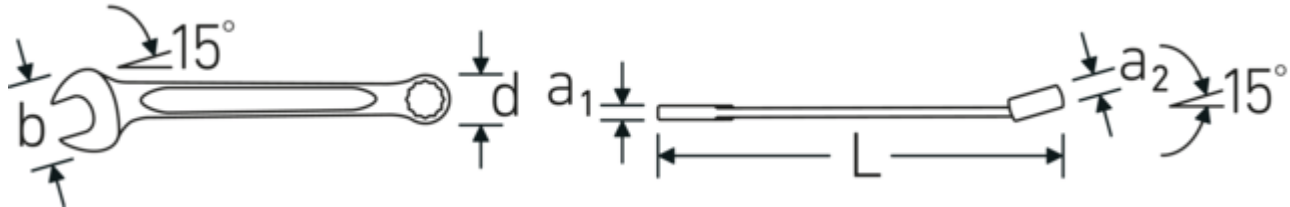

Technologies and features.

Double T-profile

Our combination and ring spanners have an additional recess in the middle of the tool. Similar to the principle of a double T-beam, this provides a tremendous load capacity and maximum strength whilst reducing weight.

Offset Shaft Design

Our spanners are specially designed with additional reinforcement in the load zones where the greatest amount of force is transmitted - namely where the jaw meets the shank - in order to prevent deformation.

Technical Attributes.

a1	3,5 mm
a2	5,8 mm
Drive profile	bi-hex AS-Drive®
Width mm (b)	14,8 mm
d	9,2 mm
DIN	DIN 3113 Form A / ISO 7738 Form A
Length mm (L)	100 mm
Jaw angle	15 °
Spanner width 1 [mm]	5.5 mm
Ring position	15 °
Spanner width 2 [mm]	5.5 mm
t	13 mm