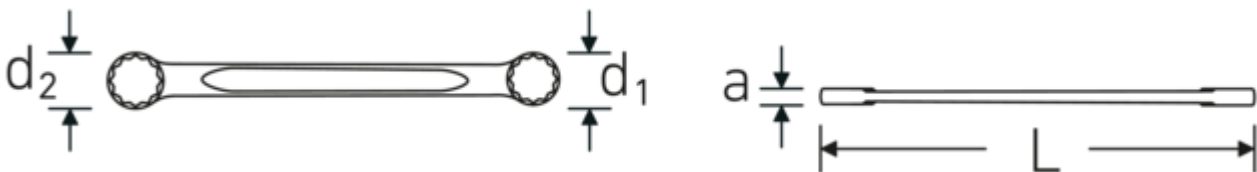

Double-ended ring spanner, metric

StahlwilleSTABIL®21

Product no. **41050607**
GTIN **4018754021222**
Model **21 6 x 7**

Label. Double-ended ring spanner Spanner size 6 x 7 mm L.100mm

Features. StahlwilleSTABIL®

- straight
- DIN 837/ISO 10103
- Chrome Alloy Steel, chrome plated

Advantages.

Straight

Technical Drawing.

Technical Attributes.

a	4,5 mm
Drive profile	bi-hex AS-Drive®
d1	9,6 mm
d2	11 mm

Logistics data.

Depth mm (IFS)	102
Width mm (IFS)	12
Height mm (IFS)	5
Length (packed, mm)	102

DIN	DIN 837 / ISO 10103	Width (packed, mm)	50
Length mm (L)	100 mm	Height (packed, mm)	13
Spanner width 1 [mm]	6 mm	Volume (packed, dm3)	0.0663 dm3
Spanner width 2 [mm]	7 mm	Art. no.	41050607
		Weight (gross, kg)	0,140
		Weight PAP (kg)	0,000
		Weight PVC (kg)	0,003
		GTIN	4018754021222
		Country of origin	GERMANY
		Region of origin	Nordrhein-Westfalen
		WEEE/ElektroG	nicht ear-pflichtig
		Customs tariff no.	82041100
		Packing standard	10
		Weight	14 g