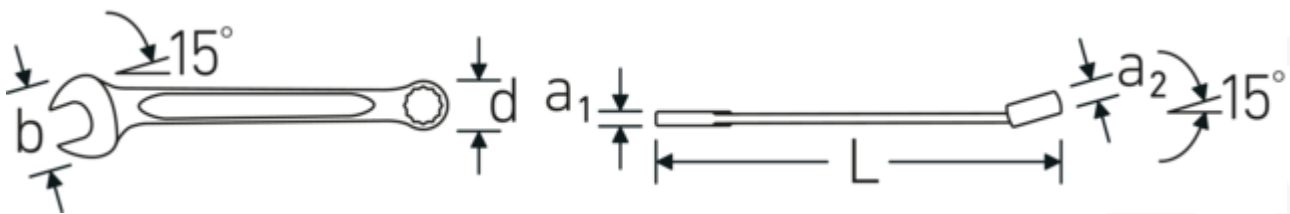

Technologies and features.

Double T-profile

Our combination and ring wrenches have an additional recess in the middle of the tool. Similar to the principle of a double T-beam, this provides a tremendous load capacity and maximum strength whilst reducing weight.

Offset Shaft Design

STAHLWILLE wrenches are reinforced between the jaw and shaft, as this is where the greatest forces are exerted. The special design strengthens the stress zones, thus reducing the risk of breakage to a minimum.

Technical Attributes.

a1	7,8 mm
a2	14 mm
Drive profile	bi-hex AS-Drive®
Width mm (b)	53 mm
d	33,5 mm
DIN	DIN 3113 Form A / ISO 7738 Form A
Length mm (L)	280 mm
Jaw angle	15 °
Wrench width 1 [mm]	23 mm
Ring position	15 °

Wrench width 2 [mm]	23 mm	GTIN	4018754018888
t	5 mm	Country of origin	GERMANY
		Region of origin	Nordrhein-Westfalen
		WEEE/ElektroG	nicht ear-pflichtig
		Customs tariff no.	82041100
		Packing standard	5
		Weight	251 g