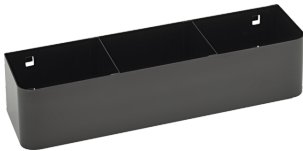

Spare parts/spare part for.

90432719
Spray can holders