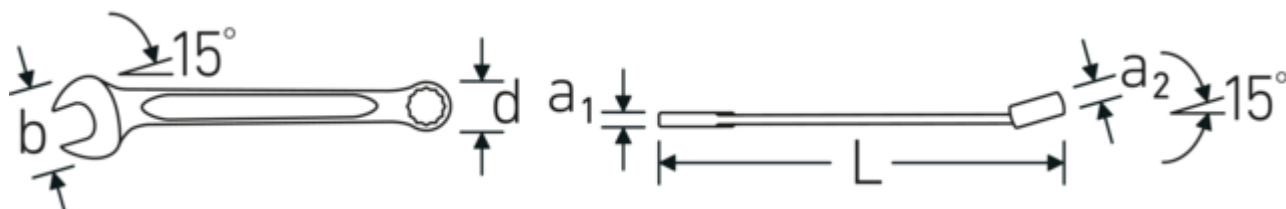

Technical Attributes.

a1	4,5 mm
a2	7 mm
Drive profile	bi-hex AS-Drive®
Width mm (b)	21 mm
d	13,4 mm
DIN	DIN 3113 Form A / ISO 7738 Form A
Length mm (L)	120 mm
Jaw angle	15 °
Spanner width 1 [mm]	9 mm
Ring position	15 °
Spanner width 2 [mm]	9 mm
t	10 mm

Logistics data.

Depth mm (IFS)	121
Width mm (IFS)	20
Height mm (IFS)	9
Length (packed, mm)	130
Width (packed, mm)	50
Height (packed, mm)	30
Volume (packed, dm³)	0.195 dm³
Art. no.	40080909
Weight (gross, kg)	0,274
Weight PAP (kg)	0,000
Weight PVC (kg)	0,004
GTIN	4018754018741
Country of origin	GERMANY
Region of origin	Nordrhein-Westfalen
WEEE/ElektroG	nicht ear-pflichtig
Customs tariff no.	82041100
Packing standard	10
Weight	27 g

Variants.

Art. no.	Art. no. (ERP)	Description	GTIN
40085500	OPEN BOX 13 5,5	Combination spanner OPEN BOX long Spanner size 5.5 mm L.100mm	4018754019052