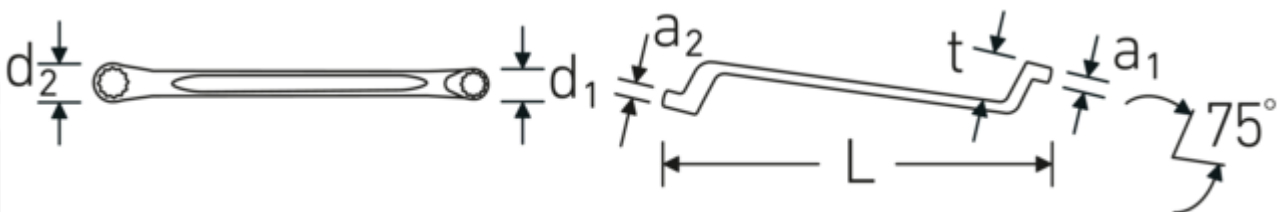

Double-ended ring spanner, metric, offset

StahlwilleSTABIL®20

Product no. 41041719
GTIN 4018754020966
Model StahlwilleSTABIL 20 17 x 19

Label. Double-ended ring spanner Spanner size 17 x 19 mm L.270mm

Features. StahlwilleSTABIL®

- offset
- DIN 838/ISO 10104
- Chrome Alloy Steel, chrome plated

Advantages.

Low-crank

The distinctive STAHLWILLE rounded finish gives the combination spanner a non-slip and pleasant feel for safe working, even with oil-smearred hands.

Manufactured from durable chrome-alloy steel for a long service life and resistance to wear.

Technical Drawing.

Technical Attributes.

a1	12 mm
a2	13 mm
Drive profile	bi-hex AS-Drive®
d1	25,3 mm
d2	28 mm
Length mm (L)	270 mm
Spanner width 1 [mm]	17 mm
Ring position	75 °
Spanner width 2 [mm]	19 mm
t	29 mm

Logistics data.

Depth mm (IFS)	280
Width mm (IFS)	33
Height mm (IFS)	29
Length (packed, mm)	300
Width (packed, mm)	95
Height (packed, mm)	60
Volume (packed, dm3)	1.71 dm3
Art. no.	41041719
Weight (gross, kg)	2,200
Weight PAP (kg)	0,000
Weight PVC (kg)	0,015
GTIN	4018754020966
Country of origin	GERMANY
Region of origin	Nordrhein-Westfalen
WEEE/ElektroG	nicht ear-pflichtig
Customs tariff no.	82041100
Packing standard	10
Weight	220 g