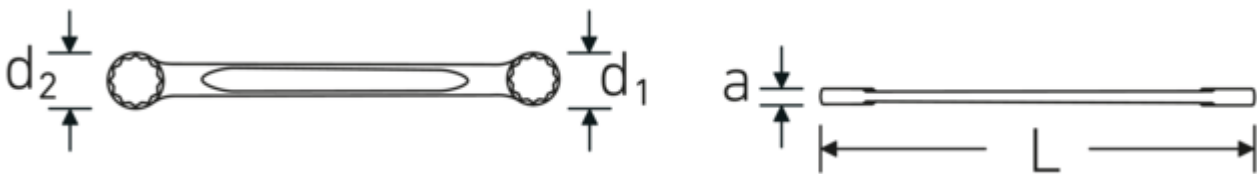

Double-ended ring spanner, metric

StahlwilleSTABIL®21

Product no. **41050810**
 GTIN **4018754021246**
 Model **21 8 x 10**

Label. Double-ended ring spanner Spanner size 8 mm L.115mm

Features. StahlwilleSTABIL®

- straight
- DIN 837/ISO 10103
- Chrome Alloy Steel, chrome plated

Advantages.

Straight

Technical Drawing.

Technical Attributes.

a	6 mm
Drive profile	bi-hex AS-Drive®
d1	12,5 mm
d2	15,4 mm

Logistics data.

Depth mm (IFS)	115
Width mm (IFS)	15
Height mm (IFS)	6
Length (packed, mm)	115

DIN	DIN 837 / ISO 10103	Width (packed, mm)	60
Length mm (L)	115 mm	Height (packed, mm)	16
Spanner width 1 [mm]	8 mm	Volume (packed, dm3)	0.1104 dm3
Spanner width 2 [mm]	10 mm	Art. no.	41050810
		Weight (gross, kg)	0,180
		Weight PAP (kg)	0,000
		Weight PVC (kg)	0,004
		GTIN	4018754021246
		Country of origin	GERMANY
		Region of origin	Nordrhein-Westfalen
		WEEE/ElektroG	nicht ear-pflichtig
		Customs tariff no.	82041100
		Packing standard	10
		Weight	18 g