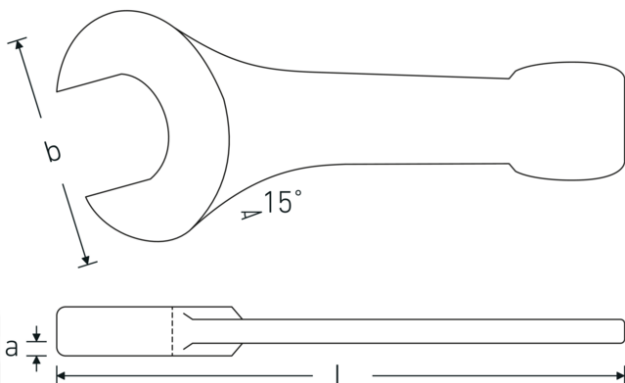

## Open-ended striking spanner

**4204**

Product no. **42040085**  
GTIN **4018754023783**  
Model **4204 85**

**Label.** Open-ended striking spanner Spanner size 85mm L.408mm

**Features.**

- DIN 133
- special tool steel, grey finish

## Technical Attributes.

**a** 34 mm  
**Width mm (b)** 174 mm

## Logistics data.

**Depth mm (IFS)** 410  
**Width mm (IFS)** 175

<b>DIN</b>	DIN 133	<b>Height mm (IFS)</b>	35
<b>Length mm (L)</b>	408 mm	<b>Length (packed, mm)</b>	410
<b>Spanner width 1 [mm]</b>	85 mm	<b>Width (packed, mm)</b>	175
		<b>Height (packed, mm)</b>	35
		<b>Volume (packed, dm3)</b>	2.51125 dm3
		<b>Art. no.</b>	42040085
		<b>Weight (gross, kg)</b>	5,935
		<b>Weight PAP (kg)</b>	0,000
		<b>Weight PVC (kg)</b>	0,000
		<b>GTIN</b>	4018754023783
		<b>Country of origin</b>	GERMANY
		<b>Region of origin</b>	Nordrhein-Westfalen
		<b>WEEE/ElektroG</b>	nicht ear-pflichtig
		<b>Customs tariff no.</b>	82041100
		<b>Packing standard</b>	1
		<b>Weight</b>	5871 g

42040075	4204 75	Open-ended striking spanner Spanner size 75mm L.375mm	4018754023769
42040080	4204 80	Open-ended striking spanner Spanner size 80mm L.408mm	4018754023776
42040085	4204 85	Open-ended striking spanner Spanner size 85mm L.408mm	4018754023783
42040090	4204 90	Open-ended striking spanner Spanner size 90mm L.445mm	4018754023790
42040095	4204 95	Open-ended striking spanner Spanner size 95mm L.445mm	4018754023806
42040100	4204 100	Open-ended striking spanner Spanner size 100mm L.485mm	4018754023813
42040105	4204 105	Open-ended striking spanner Spanner size 105mm L.485mm	4018754023820