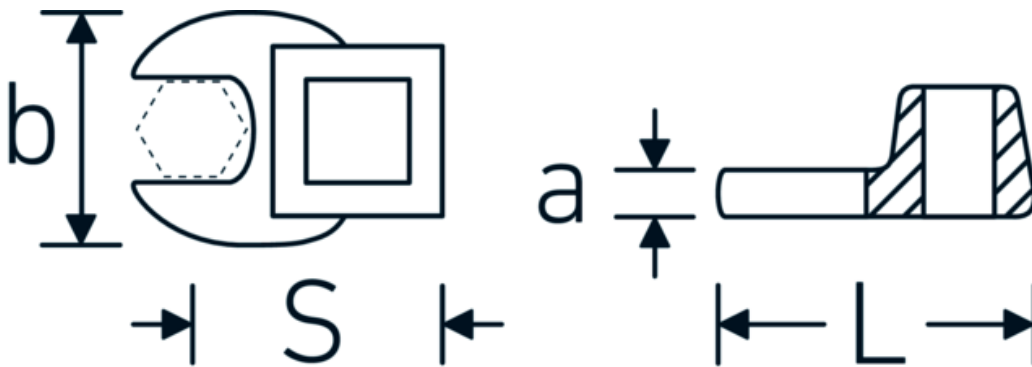

## CROW-FOOT wrench, inch

540a

Product no. 02500042  
GTIN 4018754004683  
Model 540 A 13/16

Label.

3/8 " CROW-FOOT wrench Wrench size 13/16" L.42,3mm

## Technical Drawing.

## Technical Attributes.

a	6,3 mm
Internal square drive (inch)	3/8 "
Width mm (b)	38 mm
Length mm (L)	42,3 mm
S	24 mm
Wrench size [inch]	13/16 "

## Variants.

Product no.	Model no. (ERP)	Description	GTIN
01500024	540 A 3/8	1/4 " CROW-FOOT wrench Wrench size 3/8" L.25,5mm	4018754173839
02500028	540 A 7/16	3/8 " CROW-FOOT wrench Wrench size 7/16" L.32mm	4018754004621
02500032	540 A 1/2	3/8 " CROW-FOOT wrench Wrench size 1/2" L.34,3mm	4018754004638
02500034	540 A 9/16	3/8 " CROW-FOOT wrench Wrench size 9/16" L.37,7mm	4018754004645
02500036	540 A 5/8	3/8 " CROW-FOOT wrench Wrench size 5/8" L.37,7mm	4018754004652
02500038	540 A 11/16	3/8 " CROW-FOOT wrench Wrench size 11/16" L.42,5mm	4018754004669
02500040	540 A 3/4	3/8 " CROW-FOOT wrench Wrench size 3/4" L.42,5mm	4018754004676
02500042	540 A 13/16	3/8 " CROW-FOOT wrench Wrench size 13/16" L.42,3mm	4018754004683
02500044	540 A 7/8	3/8 " CROW-FOOT wrench Wrench size 7/8" L.44,5mm	4018754004690
02500048	540 A 1	3/8 " CROW-FOOT wrench Wrench size 1" L.47mm	4018754004706
02500050	540 A 1 1/16	3/8 " CROW-FOOT wrench Wrench size 1 1/16" L.47mm	4018754004713
02500052	540 A 1 1/8	3/8 " CROW-FOOT wrench Wrench size 1 1/8" L.50mm	4018754004720
02500054	540 A 1 3/16	3/8 " CROW-FOOT wrench Wrench size 1 3/16" L.50mm	4018754004737
02500056	540 A 1 1/4	3/8 " CROW-FOOT wrench Wrench size 1 1/4" L.53mm	4018754004744
02500058	540 A 1 5/16	3/8 " CROW-FOOT wrench Wrench size 1 5/16" L.53mm	4018754004751