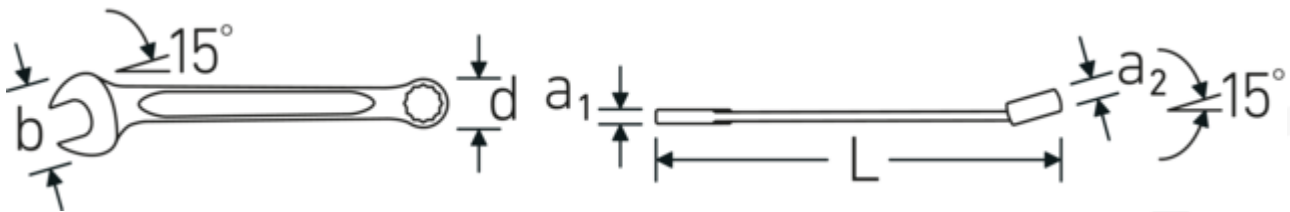

Combination wrench set OPEN BOX, inch

OPEN BOX TCS WT 13a/22

Product no. **96830125**
 GTIN **4018754248803**
 Model **OPEN BOX TCS WT 13a/22**

Label.

Combination wrench set OPEN BOX TCS WT 13a/22 3/16-1.1/16 22

Technical Drawing.

Technical Attributes.

Number of tools	22
Range	3/16-1.1/16
Width mm (b)	460 mm
Height mm (h)	60 mm
Length mm (L)	250 mm

Logistics data.

Depth mm (IFS)	460
Width mm (IFS)	250
Height mm (IFS)	58
Length (packed, mm)	460
Width (packed, mm)	250
Height (packed, mm)	58
Volume (packed, dm ³)	6.67 dm ³
Product no.	96830125
Weight (gross, kg)	2,440
Weight PAP (kg)	0,000
Weight PVC (kg)	0,004
GTIN	4018754248803

Country of origin	GERMANY
Region of origin	Nordrhein-Westfalen
WEEE/ElektroG	nicht ear-pflichtig
Customs tariff no.	82041100
Packing standard	1
Weight	2440 g

Variants.

Product no.	Art. no. (ERP)	Description	GTIN
96830125	OPEN BOX TCS WT 13a/22	Combination wrench set OPEN BOX TCS WT 13a/22 3/16-1.1/16 22	4018754248803