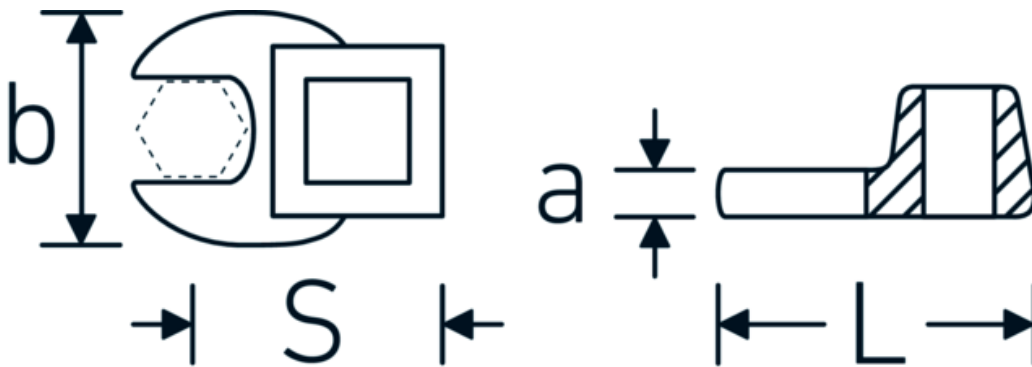

CROW-FOOT wrench, inch

540a

Product no. 02500036
GTIN 4018754004652
Model 540 A 5/8

Label.

3/8 " CROW-FOOT wrench Wrench size 5/8" L.37,7mm

Technical Drawing.

Technical Attributes.

a	6,3 mm
Internal square drive (inch)	3/8 "
Width mm (b)	30 mm
Length mm (L)	37,7 mm
S	20,4 mm
Wrench size [inch]	5/8 "

Logistics data.

Depth mm (IFS)	38
Width mm (IFS)	30
Height mm (IFS)	16
Length (packed, mm)	38
Width (packed, mm)	30
Height (packed, mm)	16
Volume (packed, dm3)	0.01824 dm3
Product no.	02500036
Weight (gross, kg)	0,044

Variants.

Product no.	Model no. (ERP)	Description	GTIN
01500024	540 A 3/8	1/4 " CROW-FOOT wrench Wrench size 3/8" L.25,5mm	4018754173839
02500028	540 A 7/16	3/8 " CROW-FOOT wrench Wrench size 7/16" L.32mm	4018754004621
02500032	540 A 1/2	3/8 " CROW-FOOT wrench Wrench size 1/2" L.34,3mm	4018754004638
02500034	540 A 9/16	3/8 " CROW-FOOT wrench Wrench size 9/16" L.37,7mm	4018754004645
02500036	540 A 5/8	3/8 " CROW-FOOT wrench Wrench size 5/8" L.37,7mm	4018754004652
02500038	540 A 11/16	3/8 " CROW-FOOT wrench Wrench size 11/16" L.42,5mm	4018754004669
02500040	540 A 3/4	3/8 " CROW-FOOT wrench Wrench size 3/4" L.42,5mm	4018754004676
02500042	540 A 13/16	3/8 " CROW-FOOT wrench Wrench size 13/16" L.42,3mm	4018754004683
02500044	540 A 7/8	3/8 " CROW-FOOT wrench Wrench size 7/8" L.44,5mm	4018754004690
02500048	540 A 1	3/8 " CROW-FOOT wrench Wrench size 1" L.47mm	4018754004706
02500050	540 A 1 1/16	3/8 " CROW-FOOT wrench Wrench size 1 1/16" L.47mm	4018754004713
02500052	540 A 1 1/8	3/8 " CROW-FOOT wrench Wrench size 1 1/8" L.50mm	4018754004720
02500054	540 A 1 3/16	3/8 " CROW-FOOT wrench Wrench size 1 3/16" L.50mm	4018754004737
02500056	540 A 1 1/4	3/8 " CROW-FOOT wrench Wrench size 1 1/4" L.53mm	4018754004744
02500058	540 A 1 5/16	3/8 " CROW-FOOT wrench Wrench size 1 5/16" L.53mm	4018754004751