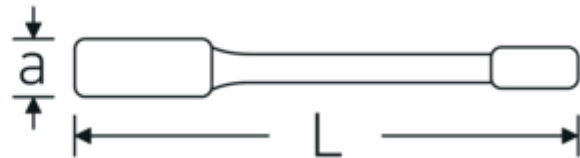

Impact ring wrench, metric

4205

Product no. **42050032**
GTIN **4018754024117**
Model **4205 32**

Label. Impact ring wrench Wrench size 32mm L.195mm

Technical Drawing.

Technical Attributes.

a	16,5 mm
Width mm (b)	53 mm
DIN	DIN 7444
Length mm (L)	195 mm
Wrench width 1 [mm]	32 mm

Logistics data.

Depth mm (IFS)	190
Width mm (IFS)	52
Height mm (IFS)	17
Length (packed, mm)	190
Width (packed, mm)	52
Height (packed, mm)	17
Volume (packed, dm ³)	0.16796 dm ³
Product no.	42050032
Weight (gross, kg)	0,370
Weight PAP (kg)	0,000
Weight PVC (kg)	0,007
GTIN	4018754024117
Country of origin	GERMANY