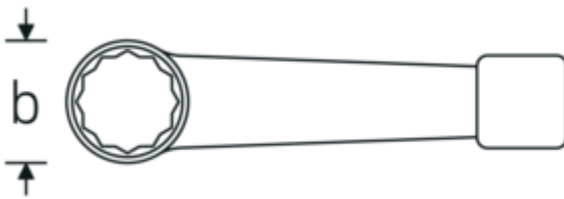

Impact ring wrench, metric

4205

Product no. **42050032**
GTIN **4018754024117**
Model **4205 32**

Label. Impact ring wrench Wrench size 32mm L.195mm

Technical Drawing.

Technical Attributes.

a	16,5 mm
Width mm (b)	53 mm
DIN	DIN 7444
Length mm (L)	195 mm
Wrench width 1 [mm]	32 mm

Logistics data.

Depth mm (IFS)	190
Width mm (IFS)	52
Height mm (IFS)	17
Length (packed, mm)	190
Width (packed, mm)	52
Height (packed, mm)	17
Volume (packed, dm ³)	0.16796 dm ³
Product no.	42050032
Weight (gross, kg)	0,370
Weight PAP (kg)	0,000
Weight PVC (kg)	0,007
GTIN	4018754024117
Country of origin	GERMANY

42050180	4205 180	Impact ring wrench Wrench size 180mm L.650mm	4018754024537
42050210	4205 210	Impact ring wrench Wrench size 210mm L.750mm	4018754024575

GTIN-Code.