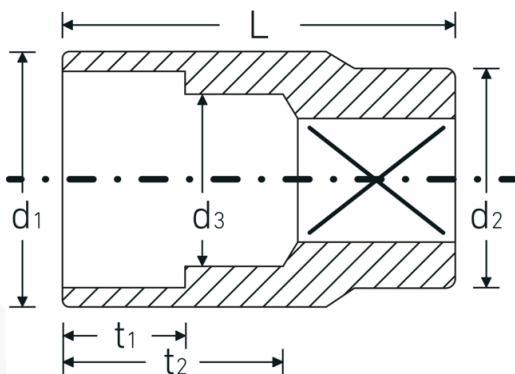

Socket

50a

Product no. **03410041**
GTIN **4018754007936**
Model **50 A 25/32**

Label. 1/2 " Socket Spanner size 25/32" L.41mm

Features.

- ASME B 107.1, Fed. Spec. GGG-W-641, SAE AS 954-E (test values)
- HPQ® heavy-duty steel, chrome-plated

Advantages.

ASME B 107.1, Fed. Spec. GGG-W-641, SAE AS 954-E (test values).

Technical Drawing.

Technical Attributes.

Drive profile bi-hex AS-Drive®
Internal square drive (inch) 1/2 "

Logistics data.

Depth mm (IFS) 42
Width mm (IFS) 28

d1	27 mm	Height mm (IFS)	28
d2	25 mm	Length (packed, mm)	85
d3	18,6 mm	Width (packed, mm)	45
Length mm (L)	41 mm	Height (packed, mm)	55
Spanner size [inch]	25/32 "	Volume (packed, dm3)	0.210375 dm3
t1	16 mm	Art. no.	03410041
t2	24,6 mm	Weight (gross, kg)	0,430
		Weight PAP (kg)	0,000
		Weight PVC (kg)	0,005
		GTIN	4018754007936
		Country of origin	GERMANY
		Region of origin	Nordrhein-Westfalen
		WEEE/ElektroG	nicht ear-pflichtig
		Customs tariff no.	82042000
		Packing standard	5
		Weight	90 g