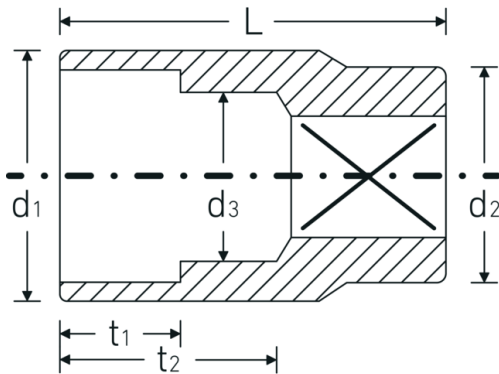

## Sockets 3/8", metric

45

Product no. **02010010**  
GTIN **4018754001934**  
Model **45 10**

**Label.** 3/8 " Socket Wrench size 10mm L.27mm

## Technical Drawing.

## Technical Attributes.

Drive profile	bi-hex AS-Drive®
Internal square drive (inch)	3/8 "
d1	14,3 mm
d2	16,5 mm
d3	9 mm
DIN	DIN 3124 / ISO 2725-1, ASME B 107.5M, DIN EN 3709
Length mm (L)	27 mm
Width across flats [mm]	10 mm

## Logistics data.

Depth mm (IFS)	23
Width mm (IFS)	17
Height mm (IFS)	17
Length (packed, mm)	86
Width (packed, mm)	35
Height (packed, mm)	24
Volume (packed, dm <sup>3</sup> )	0.07224 dm <sup>3</sup>
Product no.	02010010
Weight (gross, kg)	0,200