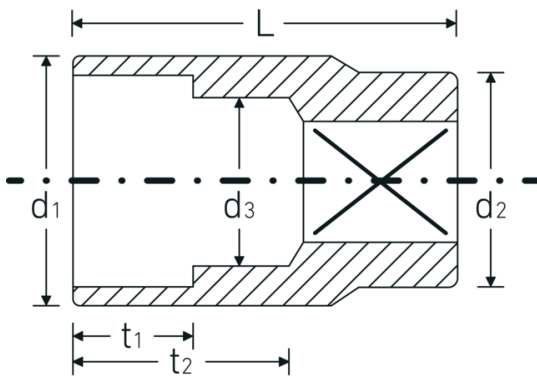

## Sockets 3/8", metric

456

Product no. **02110014**  
GTIN **4018754002955**  
Model **456 14**

**Label.** 3/8 " Socket Wrench size 14mm L.30mm

## Technical Drawing.

## Technical Attributes.

Drive profile	hex AS-Drive®
Internal square drive (inch)	3/8 "
d1	19,4 mm
d2	17,5 mm
d3	13 mm
DIN	DIN 3124 / ISO 2725-1, ASME B 107.5M, DIN EN 3709
Length mm (L)	30 mm
Width across flats [mm]	14 mm

## Logistics data.

Depth mm (IFS)	26
Width mm (IFS)	20
Height mm (IFS)	20
Length (packed, mm)	101
Width (packed, mm)	41
Height (packed, mm)	27
Volume (packed, dm3)	0.111807 dm3
Product no.	02110014
Weight (gross, kg)	0,340