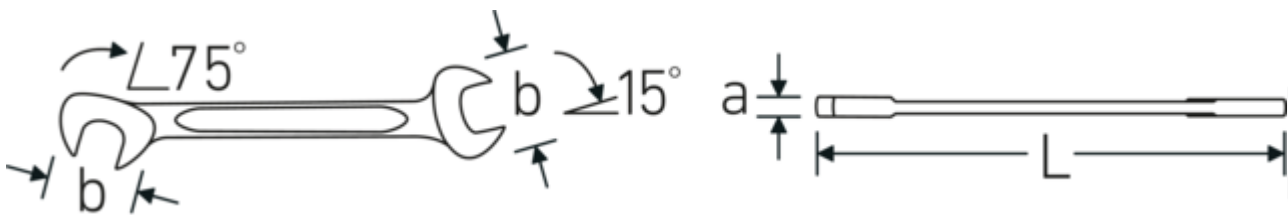

Small double-open ended spanner
ELECTRIC, metric

ELECTRIC 12

Product no. **40063232**
GTIN **4018754018673**
Model **ELECTRIC 12 3,2**

Label.

Double open-ended spanner, small Spanner size 3.2 mm L.70mm

Features.

- straight design, jaw position 15° and 75°
- sturdy, slim and lightweight intelligent design
- high bending strength due to double T-profile
- STAHLWILLE's round finish ensures a surface that is pleasant to the skin and has a good grip
- extremely sturdy, exceptionally durable
- drop-forged, hardened and cooled in oil bath
- chrome-alloy steel, chrome plated

Technical Drawing.

Technical Attributes.

a	2 mm
Width mm (b)	10,5 mm
Length mm (L)	70 mm
Jaw angle	15/75 °
Spanner width 1 [mm]	3.2 mm
Spanner width 2 [mm]	3.2 mm

Logistics data.

Depth mm (IFS)	70
Width mm (IFS)	11
Height mm (IFS)	2
Length (packed, mm)	90
Width (packed, mm)	40
Height (packed, mm)	7

Volume (packed, dm3)	0.0252 dm3
Art. no.	40063232
Weight (gross, kg)	0,053
Weight PAP (kg)	0,000
Weight PVC (kg)	0,002
GTIN	4018754018673
Country of origin	GERMANY
Region of origin	Nordrhein-Westfalen
WEEE/ElektroG	nicht ear-pflichtig
Customs tariff no.	82041100
Packing standard	10
Weight	5 g