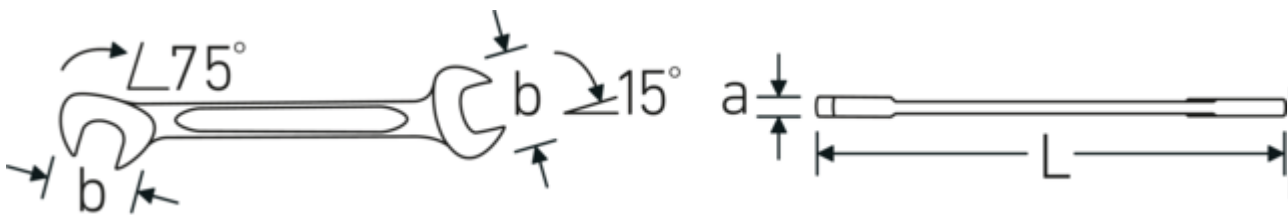

Small double-open ended spanner
ELECTRIC, metric

ELECTRIC 12

Product no. **40060707**
GTIN **4018754018581**
Model **ELECTRIC 12 7**

Label.

Double open-ended spanner, small Spanner size 7 mm L.91mm

Features.

- straight design, jaw position 15° and 75°
- sturdy, slim and lightweight intelligent design
- high bending strength due to double T-profile
- STAHLWILLE's round finish ensures a surface that is pleasant to the skin and has a good grip
- extremely sturdy, exceptionally durable
- drop-forged, hardened and cooled in oil bath
- chrome-alloy steel, chrome plated

Technical Drawing.

Technical Attributes.

a	2 mm
Width mm (b)	14,7 mm
Length mm (L)	91 mm
Jaw angle	15/75 °
Spanner width 1 [mm]	7 mm
Spanner width 2 [mm]	7 mm

Logistics data.

Depth mm (IFS)	91
Width mm (IFS)	15
Height mm (IFS)	2
Length (packed, mm)	100
Width (packed, mm)	40
Height (packed, mm)	10

Volume (packed, dm3)	0.04 dm3
Art. no.	40060707
Weight (gross, kg)	0,094
Weight PAP (kg)	0,000
Weight PVC (kg)	0,003
GTIN	4018754018581
Country of origin	GERMANY
Region of origin	Nordrhein-Westfalen
WEEE/ElektroG	nicht ear-pflichtig
Customs tariff no.	82041100
Packing standard	10
Weight	9 g