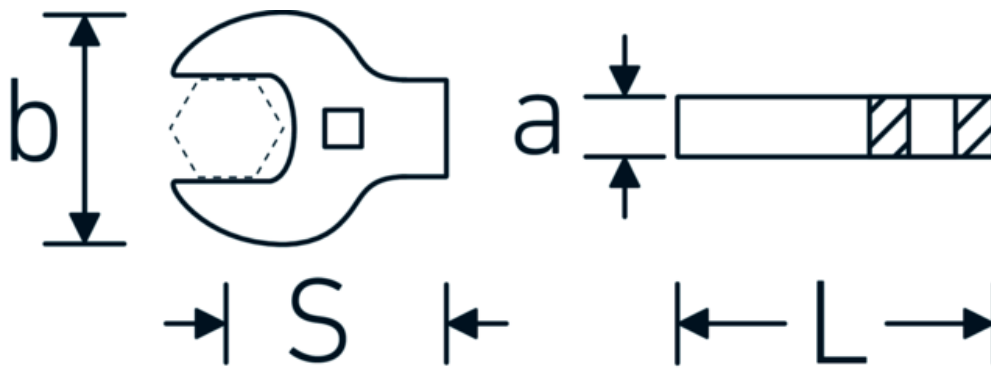

## CROW-FOOT spanner heavy-duty, inch

540a HD

Product no. **02501042**  
GTIN **4018754204359**  
Model **540A HD SW 13/16**

**Label.** 3/8 " CROW-FOOT spanner heavy-duty, inch Spanner size 13/16" L.51mm

## Technical Attributes.

a	11 mm
Internal square drive (inch)	3/8 "
Width mm (b)	46,4 mm
Length mm (L)	51 mm
S	30,5 mm
Spanner size [inch]	13/16 "

## Logistics data.

Depth mm (IFS)	55
Width mm (IFS)	50
Height mm (IFS)	10
Length (packed, mm)	55
Width (packed, mm)	50
Height (packed, mm)	10
Volume (packed, dm3)	0.0275 dm3
Art. no.	02501042
Weight (gross, kg)	0,114
Weight PAP (kg)	0,000
Weight PVC (kg)	0,002
GTIN	4018754204359
Country of origin	GERMANY
Region of origin	Nordrhein-Westfalen
WEEE/ElektroG	nicht ear-pflichtig
Customs tariff no.	82042000
Packing standard	1
Weight	113 g

## Variants.

Art. no.	Model no. (ERP)	Description	GTIN
02501024	540A HD SW 3/8	3/8 " CROW-FOOT spanner heavy-duty, inch Spanner size 3/8" L.39mm	4018754285709
02501028	540A HD SW 7/16	3/8 " CROW-FOOT spanner heavy-duty, inch Spanner size 7/16" L.40mm	4018754285716