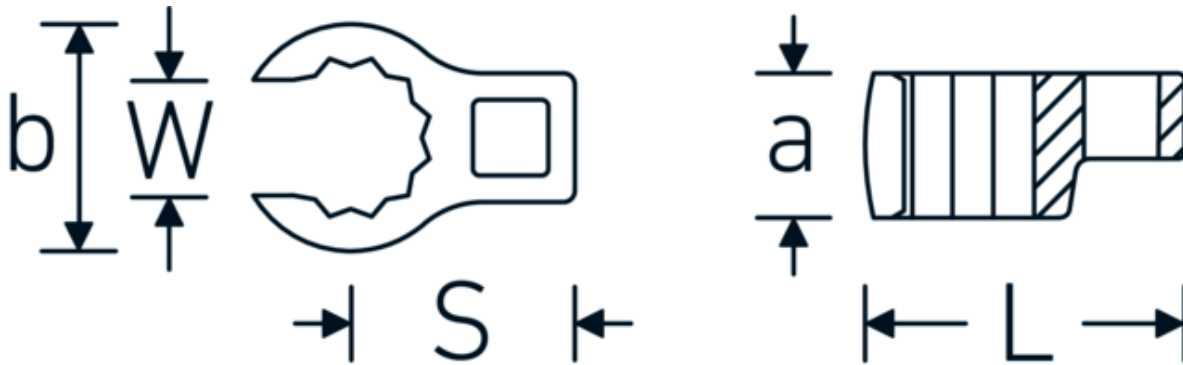

CROW-RING spanner

440a

Product no. **03490058**
GTIN **4018754008469**
Model **440 A 1 5/16**

Label. 1/2 " CROW-RING spanner Spanner size 1 5/16" L.62,3mm

- Features.**
- Chrome Alloy Steel, chrome plated
 - caution! Modified settings on torque wrench
 - size 3/8: for Volvo aircraft engine, type "JAS"

Technical Drawing.

Technical Attributes.

a	22,5 mm
Internal square drive (inch)	1/2 "
Width mm (b)	48 mm
Length mm (L)	62,3 mm
S	32,5 mm
Spanner size [inch]	1 5/16 "

Logistics data.

Depth mm (IFS)	62
Width mm (IFS)	48
Height mm (IFS)	23
Length (packed, mm)	62
Width (packed, mm)	48
Height (packed, mm)	23

Variants.

Art. no.	Model no. (ERP)	Description	GTIN
01490024	440 A 3/8	1/4 " CROW-RING spanner Spanner size 3/8" L.28,4mm	4018754116805
01490028	440 A 7/16	1/4 " CROW-RING spanner Spanner size 7/16" L.28mm	4018754001460
01490032	440 A 1/2	1/4 " CROW-RING spanner Spanner size 1/2" L.30,5mm	4018754001477
01490034	440 A 9/16	1/4 " CROW-RING spanner Spanner size 9/16" L.31,7mm	4018754001484
02490036	440 A 5/8	3/8 " CROW-RING spanner Spanner size 5/8" L.36,5mm	4018754004546
02490038	440 A 11/16	3/8 " CROW-RING spanner Spanner size 11/16" L.39,2mm	4018754004553
02490040	440 A 3/4	3/8 " CROW-RING spanner Spanner size 3/4" L.40,9mm	4018754004560
02490042	440 A 13/16	3/8 " CROW-RING spanner Spanner size 13/16" L.42,9mm	4018754004577
02490044	440 A 7/8	3/8 " CROW-RING spanner Spanner size 7/8" L.45,2mm	4018754004584
02490046	440 A 15/16	3/8 " CROW-RING spanner Spanner size 15/16" L.47,2mm	4018754004591
02490048	440 A 1	3/8 " CROW-RING spanner Spanner size 1" L.49,3mm	4018754004607
02490050	440 A 1 1/16	3/8 " CROW-RING spanner Spanner size 1 1/16" L.52,8mm	4018754004614
03490052	440 A 1 1/8	1/2 " CROW-RING spanner Spanner size 1 1/8" L.56,8mm	4018754008445
03490056	440 A 1 1/4	1/2 " CROW-RING spanner Spanner size 1 1/4" L.62,5mm	4018754008452