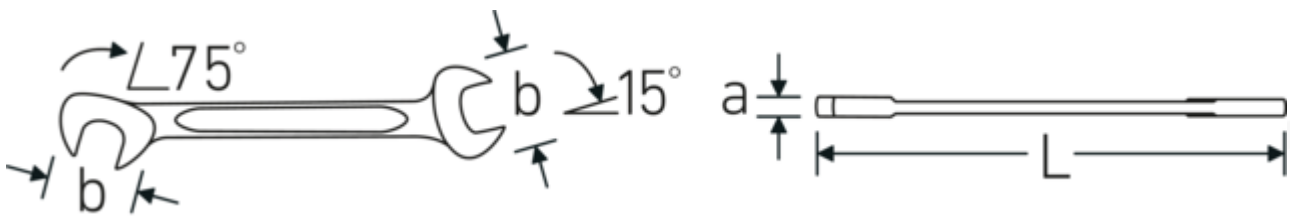

**Small double-open ended wrench
ELECTRIC, inch**

ELECTRIC 12a

Product no. **40461818**
GTIN **4018754019984**
Model **ELECTRIC 12a 9/32**

Label. Double open-ended wrench, small Wrench size 9/32 " L.91mm

Technical Drawing.

Technical Attributes.

a	2 mm
Width mm (b)	14,7 mm
Length mm (L)	91 mm
Jaw angle	15/75 °
Wrench width 1 [inch]	9/32 "
Wrench width s 2 [inch]	9/32 "

Logistics data.

Depth mm (IFS)	91
Width mm (IFS)	15
Height mm (IFS)	2
Length (packed, mm)	100
Width (packed, mm)	40
Height (packed, mm)	11
Volume (packed, dm3)	0.044 dm3
Product no.	40461818
Weight (gross, kg)	0,094
Weight PAP (kg)	0,000
Weight PVC (kg)	0,003
GTIN	4018754019984