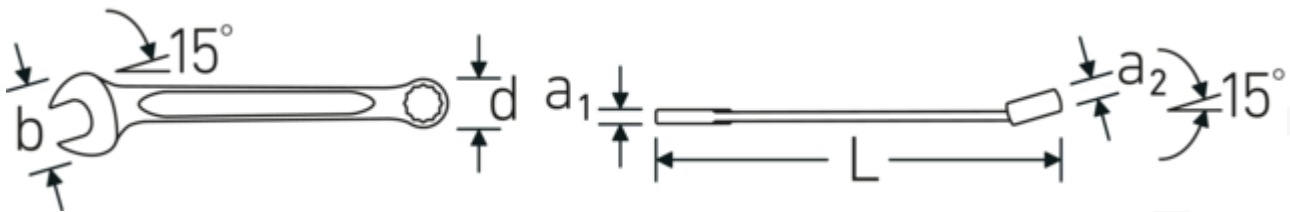

Combination wrench OPEN BOX, inch

OPEN BOX 13a

Product no. **40483636**
 GTIN **4018754020188**
 Model **OPEN BOX 13a 5/8**

Label. Combination wrench Wrench size 5/8 " L.180mm

Technical Drawing.

Technical Attributes.

a1	5,8 mm
a2	10 mm
Width mm (b)	37 mm
d	23,2 mm
DIN	DIN 3113 Form A / ISO 7738 Form A
Length mm (L)	180 mm
Jaw angle	15 °
Ring position	15 °
Wrench width 1 [inch]	5/8 "
Wrench width s 2 [inch]	5/8 "

Logistics data.