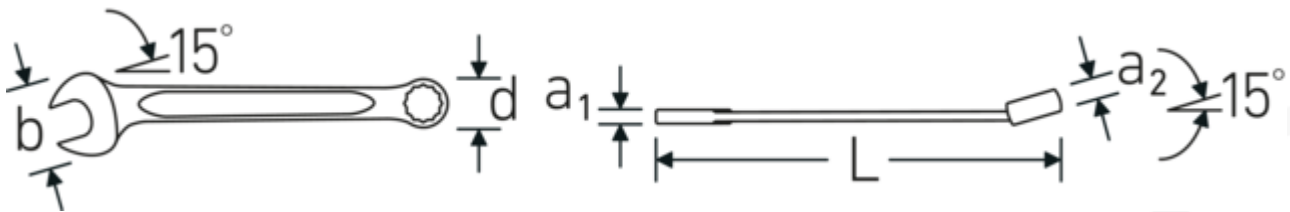

Combination wrench OPEN BOX, inch

OPEN BOX 13a

Product no. **40483535**
 GTIN **4018754020171**
 Model **OPEN BOX 13a 19/32**

Label. Combination wrench Wrench size 19/32 " L.170mm

Technical Drawing.

Technical Attributes.

a1	5,3 mm
a2	8,5 mm
Width mm (b)	35 mm
d	21,9 mm
DIN	DIN 3113 Form A / ISO 7738 Form A
Length mm (L)	170 mm
Jaw angle	15 °
Ring position	15 °
Wrench width 1 [inch]	19/32 "
Wrench width s 2 [inch]	19/32 "

Logistics data.

Depth mm (IFS)	172
Width mm (IFS)	35
Height mm (IFS)	13
Length (packed, mm)	180
Width (packed, mm)	75
Height (packed, mm)	36
Volume (packed, dm ³)	0.486 dm ³
Product no.	40483535
Weight (gross, kg)	0,750
Weight PAP (kg)	0,000
Weight PVC (kg)	0,009
GTIN	4018754020171