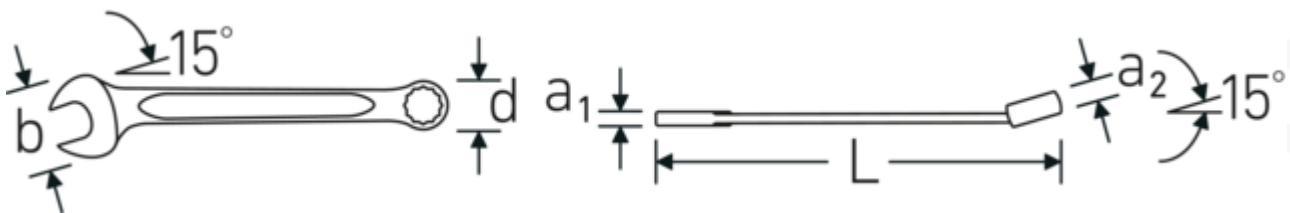

Combination spanner OPEN BOX, inch
OPEN BOX 13a

Product no. **40485050**
GTIN **4018754020263**
Model **OPEN BOX 13a 1 1/16**

Label. Combination spanner OPEN BOX long Spanner size 1 1/16 " L.300mm

Features. • Chrome Alloy Steel, chrome plated

Advantages.

Made in Germany – STAHLWILLE Combination spanner OPEN BOX, inch , open end 15 °angled, length 300 mm, DIN 3113 Form A / ISO 7738 Form A, , 40485050.

Technical Drawing.

Technical Attributes.

a1	8,4 mm
a2	14,5 mm
Width mm (b)	60 mm
d	39,2 mm

Logistics data.

Depth mm (IFS)	300
Width mm (IFS)	60
Height mm (IFS)	14
Length (packed, mm)	310
Width (packed, mm)	75

DIN	DIN 3113 Form A / ISO 7738 Form A	Height (packed, mm)	63
Length mm (L)	300 mm	Volume (packed, dm³)	1.46475 dm ³
Jaw angle	15 °	Art. no.	40485050
Ring position	15 °	Weight (gross, kg)	1,635
Spanner width 1 [inch]	1 1/16 "	Weight PAP (kg)	0,000
Spanner width s 2 [inch]	1 1/16 "	Weight PVC (kg)	0,014
		GTIN	4018754020263
		Country of origin	GERMANY
		Region of origin	Nordrhein-Westfalen
		WEEE/ElektroG	nicht ear-pflichtig
		Customs tariff no.	82041100
		Packing standard	5
		Weight	327 g