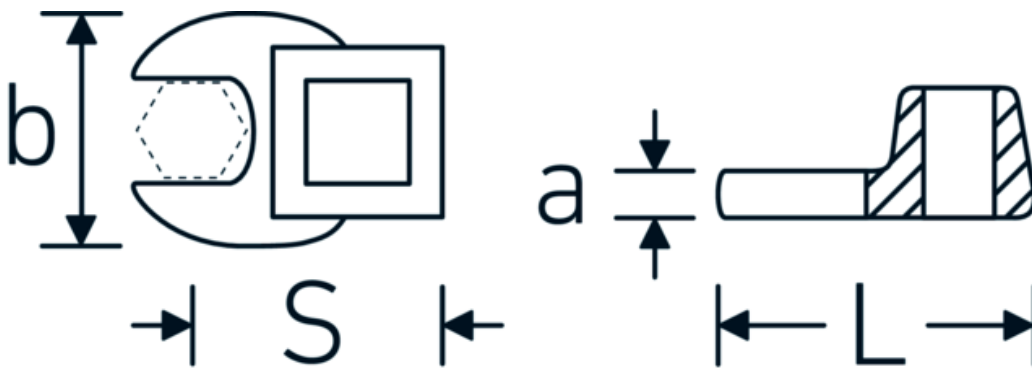

CROW-FOOT spanner

540a

Product no. **02500028**
GTIN **4018754004621**
Model **540 A 7/16**

Label. 3/8 " CROW-FOOT spanner Spanner size 7/16" L.32mm

- Features.**
- Chrome Alloy Steel, chrome plated
 - Caution! Modified settings on torque wrench

Technical Drawing.

Technical Attributes.

a	6,3 mm
Internal square drive (inch)	3/8 "
Width mm (b)	22,2 mm
Length mm (L)	32 mm
S	17,2 mm
Spanner size [inch]	7/16 "

Logistics data.

Depth mm (IFS)	32
Width mm (IFS)	22
Height mm (IFS)	16
Length (packed, mm)	32
Width (packed, mm)	22
Height (packed, mm)	16
Volume (packed, dm3)	0.011264 dm3

Variants.

Art. no.	Model no. (ERP)	Description	GTIN
01500024	540 A 3/8	1/4 " CROW-FOOT spanner Spanner size 3/8" L.25,5mm	4018754173839
02500028	540 A 7/16	3/8 " CROW-FOOT spanner Spanner size 7/16" L.32mm	4018754004621
02500032	540 A 1/2	3/8 " CROW-FOOT spanner Spanner size 1/2" L.34,3mm	4018754004638
02500034	540 A 9/16	3/8 " CROW-FOOT spanner Spanner size 9/16" L.37,7mm	4018754004645
02500036	540 A 5/8	3/8 " CROW-FOOT spanner Spanner size 5/8" L.37,7mm	4018754004652
02500038	540 A 11/16	3/8 " CROW-FOOT spanner Spanner size 11/16" L.42,5mm	4018754004669
02500040	540 A 3/4	3/8 " CROW-FOOT spanner Spanner size 3/4" L.42,5mm	4018754004676
02500042	540 A 13/16	3/8 " CROW-FOOT spanner Spanner size 13/16" L.42,3mm	4018754004683
02500044	540 A 7/8	3/8 " CROW-FOOT spanner Spanner size 7/8" L.44,5mm	4018754004690
02500048	540 A 1	3/8 " CROW-FOOT spanner Spanner size 1" L.47mm	4018754004706
02500050	540 A 1 1/16	3/8 " CROW-FOOT spanner Spanner size 1 1/16" L.47mm	4018754004713
02500052	540 A 1 1/8	3/8 " CROW-FOOT spanner Spanner size 1 1/8" L.50mm	4018754004720
02500054	540 A 1 3/16	3/8 " CROW-FOOT spanner Spanner size 1 3/16" L.50mm	4018754004737
02500056	540 A 1 1/4	3/8 " CROW-FOOT spanner Spanner size 1 1/4" L.53mm	4018754004744