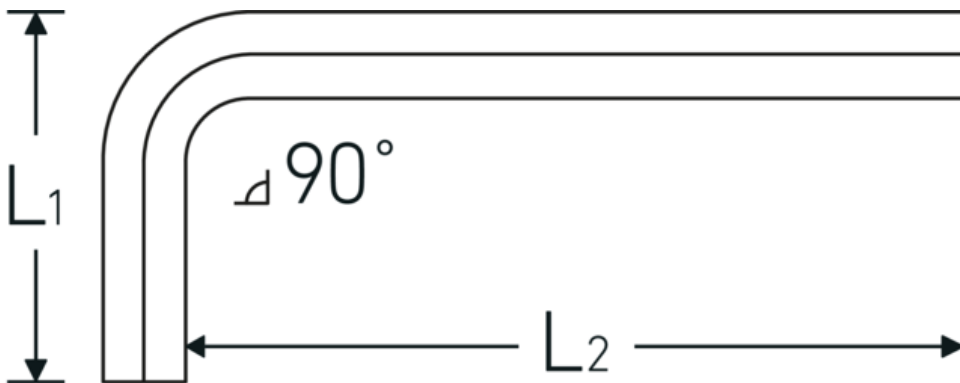

Technical Drawing.

Technical Attributes.

Drive profile	hex
External hex drive (mm)	4 mm
DIN	DIN ISO 2936
L1	29 mm
L2	74 mm

Logistics data.

Depth mm (IFS)	72
Width mm (IFS)	27
Height mm (IFS)	5
Length (packed, mm)	100
Width (packed, mm)	35
Height (packed, mm)	5
Volume (packed, dm³)	0.0175 dm³
Product no.	43153004
Weight (gross, kg)	0,104