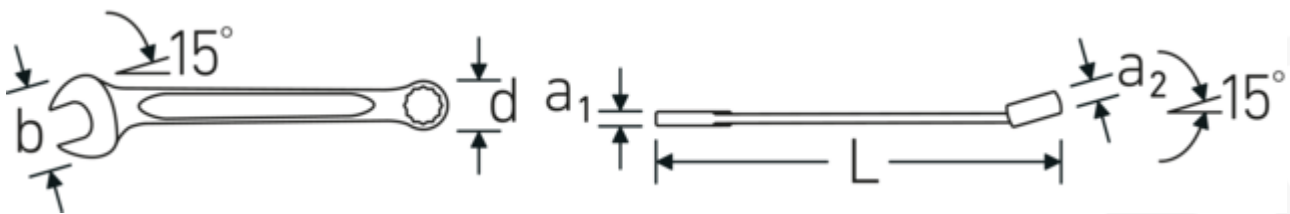

### Double T-profile

Our combination and ring wrenches have an additional recess in the middle of the tool. Similar to the principle of a double T-beam, this provides a tremendous load capacity and maximum strength whilst reducing weight.

### Offset Shaft Design

STAHLWILLE wrenches are reinforced between the jaw and shaft, as this is where the greatest forces are exerted. The special design strengthens the stress zones, thus reducing the risk of breakage to a minimum.

## Technical Attributes.

a1	10 mm
a2	18 mm
Drive profile	bi-hex AS-Drive®
Width mm (b)	80 mm
d	50,8 mm
DIN	DIN 3113 Form A / ISO 7738 Form A
Length mm (L)	460 mm
Jaw angle	15 °
Wrench width 1 [mm]	36 mm
Ring position	15 °