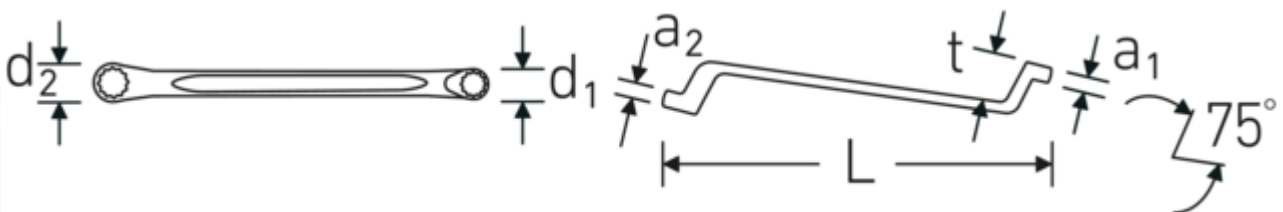

## Double-ended ring spanner, metric, offset

### StahlwilleSTABIL®20

Product no. 41043641  
GTIN 4018754021185  
Model StahlwilleSTABIL 20 36 x 41

**Label.** Double-ended ring spanner Spanner size 36 x 41 mm L.440mm

**Features.** StahlwilleSTABIL®

- offset
- DIN 838/ISO 10104
- Chrome Alloy Steel, chrome plated

## Technical Attributes.

a1	17 mm
a2	18 mm
Drive profile	bi-hex AS-Drive®
d1	53 mm
d2	60 mm
Length mm (L)	440 mm
Spanner width 1 [mm]	36 mm
Ring position	75 °
Spanner width 2 [mm]	41 mm
t	40 mm

## Logistics data.

Depth mm (IFS)	440
Width mm (IFS)	60
Height mm (IFS)	37
Length (packed, mm)	450
Width (packed, mm)	60
Height (packed, mm)	37
Volume (packed, dm <sup>3</sup> )	0.999 dm <sup>3</sup>
Art. no.	41043641
Weight (gross, kg)	1,015
Weight PAP (kg)	0,000
Weight PVC (kg)	0,020
GTIN	4018754021185
Country of origin	GERMANY
Region of origin	Nordrhein-Westfalen
WEEE/ElektroG	nicht ear-pflichtig
Customs tariff no.	82041100
Packing standard	1
Weight	1015 g